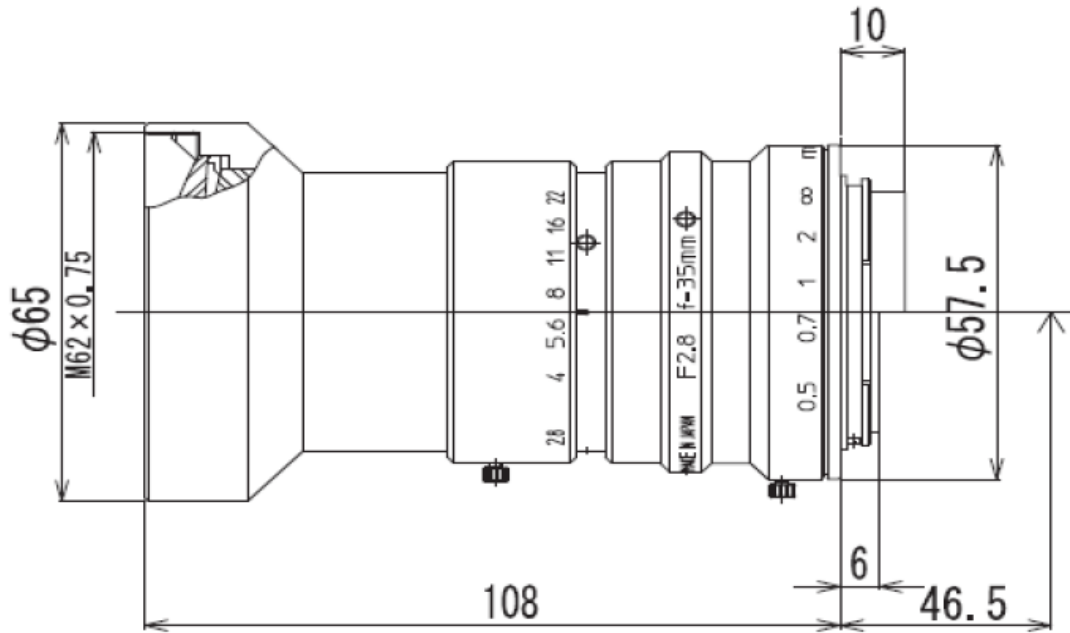

LM35CLS

Model	LM35CLS
Description	3CCD Color Line Scan Lens
Focal Length (mm)	35
Image Size (mm)	Ø30
Iris Range (F-Stop)	F2.8~F22
Focusing Range (m)	0.5~∞
Iris Control	Manual
Focus Control	Manual
Distortion (TV)	0.06%
Flange Back in Air (mm)	46.5
Mount	F-Mount
Filter Size (mm)	M62XP0.75
Size (mm)	Ø65X108
Weight (g)	480