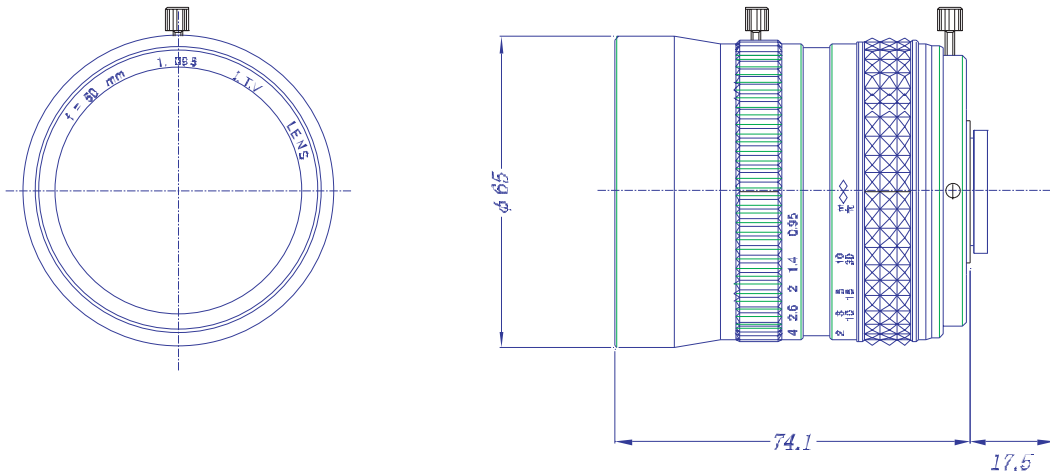

### Item No. GMY45095MCN

ITEM NO.		GMY45095MCN	
Focal Length		50.0	(mm)
Iris Range		F0.95 - 16	
Angle of View ( H x V x D )	1"	14 x 11 x 18	(mm)
			(mm)
MOD		0.6	( m )
Filter Thread		$\phi$ M=62.0 , P=0.75	
Dimention ( D x L )		65 x 75	(mm)
Weight		470	( g )