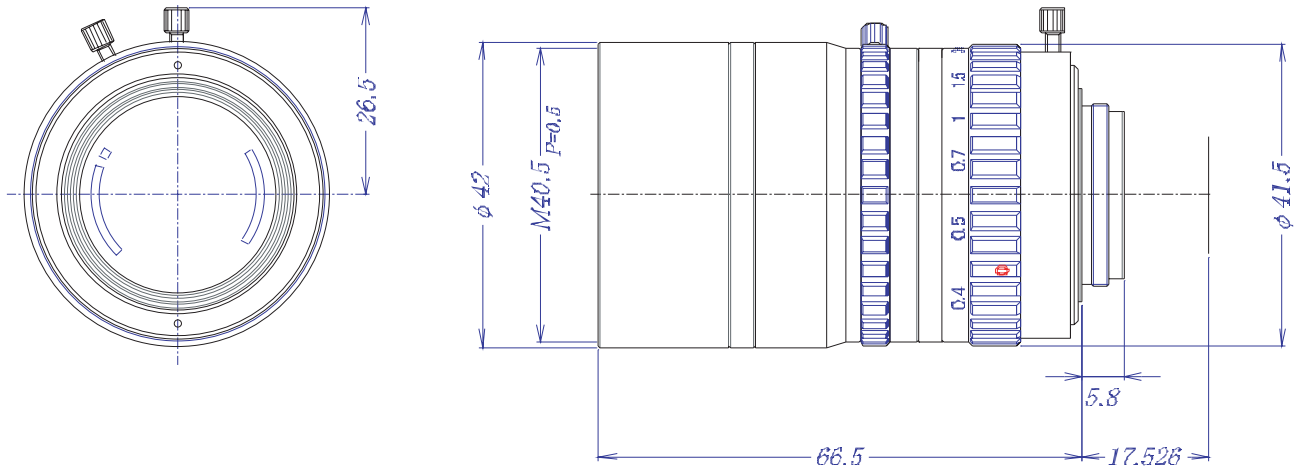

### Item No. GMY31795MCN

ITEM NO.		GMY31795MCN	
Focal Length		17.0	(mm)
Iris Range		F0.95 - 16	
Angle of View ( H x V x D )	2/3"	30 x 22 x 38	(mm)
			(mm)
MOD		0.42	( m )
Filter Thread		M=40.5 , P=0.5	
Dimention ( D x L )		φ42 x 67	(mm)
Weight		165	( g )