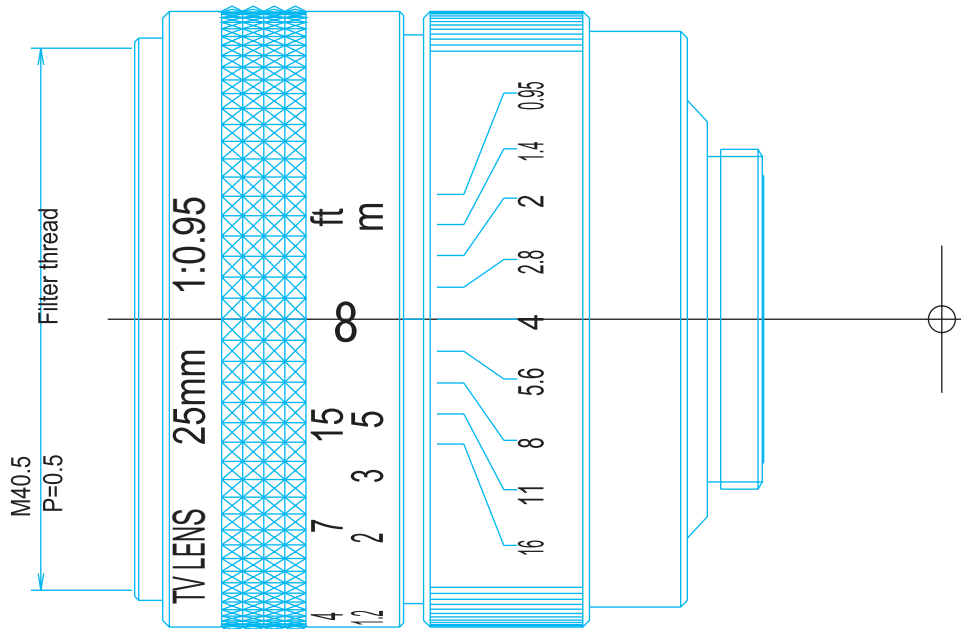

### F0.95 Lenses

### Item No. GMV42595MC

ITEM NO.		GMV42595MC	
Focal Length		25.0	(mm)
Iris Range		F0.95 - 16	
Angle of View (H x V x D)	1"	28.6 x 21.7 x 35.2	(mm)
			(mm)
MOD		0.4	( m)
Filter Thread		M=40.5 , P=0.5	
Dimention ( D x L )		φ 46 x 47.0	(mm)
Weight		145	( g)