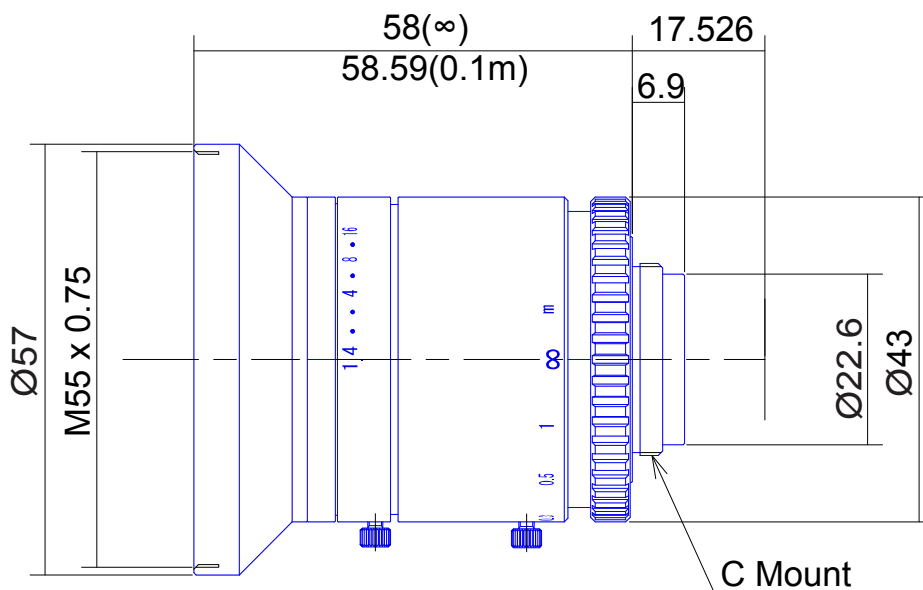

High Resolution Megapixel Lenses

**Item No. GMTHR48014MCN**

ITEM NO.		GMTHR48014MCN	
Focal Length		8	(mm)
Iris Range		F1.44 - 16	
Angle of View (H x V x D)		79.66° x 62.92° x 92.4°	
MOD		0.1	(m)
Filter Thread		M55.0 , P=0.75	
Dimention ( D x L )		$\text{Ø}57 \times 58.59$	(mm)
Weight		-	(g)
Notes		-	