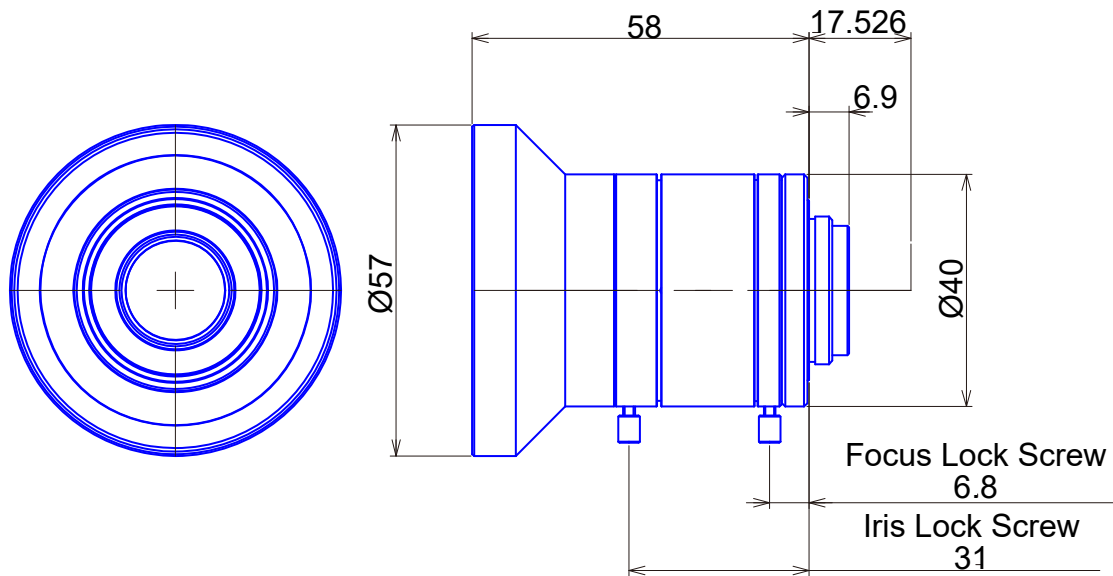

**SWIR Lenses****Item No. GMTHR48014MCN-1-SWIR**

ITEM NO.		GMTHR48014MCN-1-SWIR
Focal Length		8 (mm)
Iris Range		F1.4 - 22
Angle of View (H x V x D)	1"	79.7° x 62.9° x 92.6°
MOD		0.1 (m)
Filter Thread		M=55, P=0.75
Dimension (D x L)		$\text{Ø}57 \times 58$ (mm)
Weight		200 (g)
Notes		3Megapixel