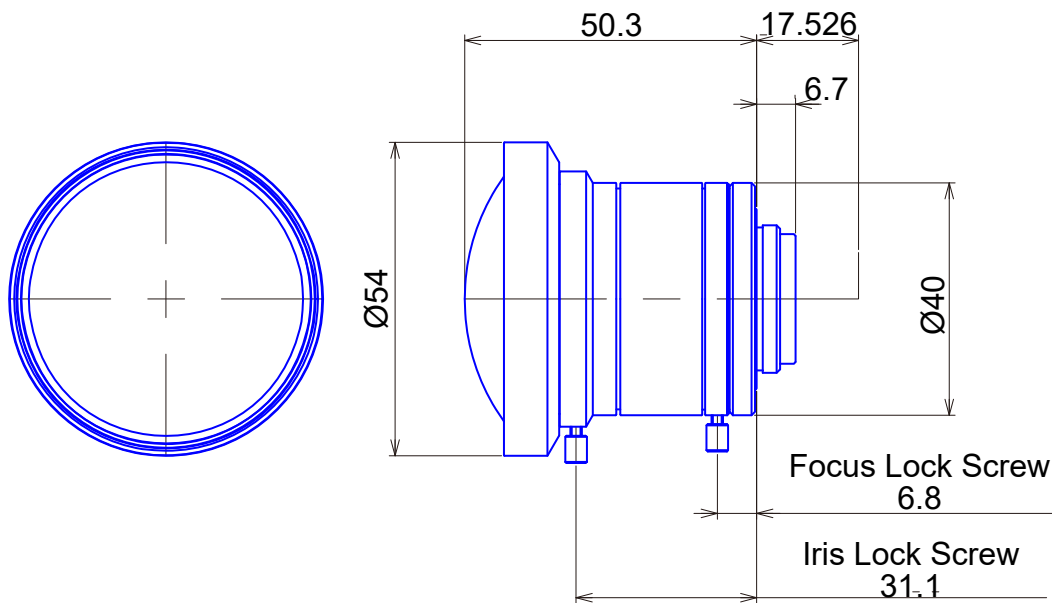

**SWIR Lenses****Item No. GMTHR46018MCN-SWIR**

ITEM NO.		GMTHR46018MCN-SWIR
Focal Length		6 (mm)
Iris Range		F1.8 - 22
Angle of View (H x V x D)	1"	95.1° x 78.7° x 104.6°
MOD		0.1 (m)
Filter Thread		-
Dimension (D x L)		Ø54 x 50.3 (mm)
Weight		225 (g)
Notes		3Megapixel