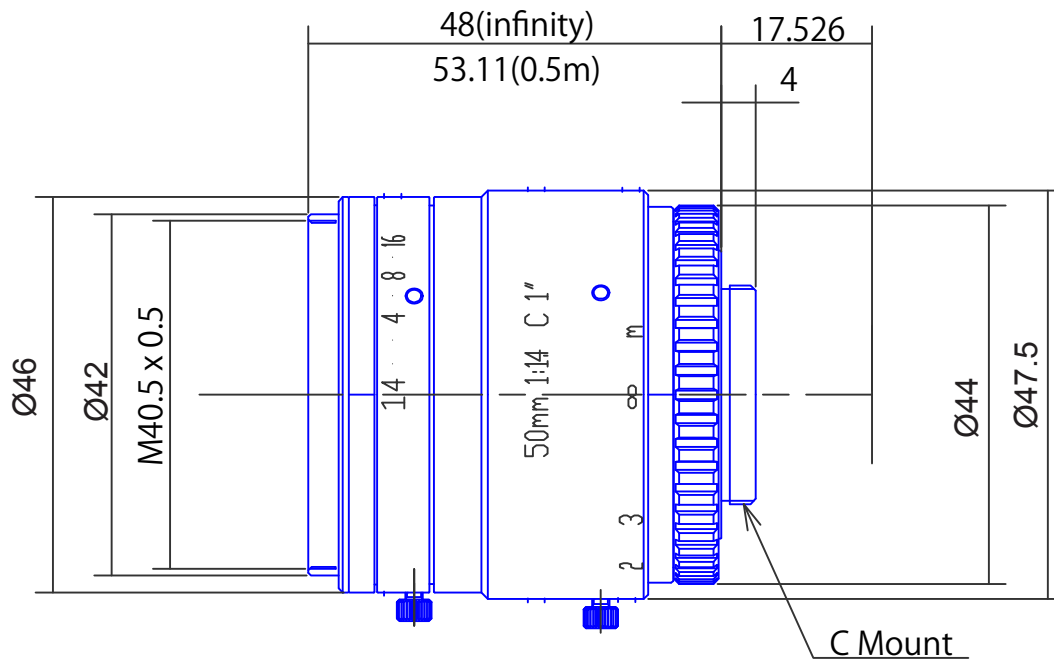

1inch format High Resolution Lenses

**Item No. GMTHR45014MCN**

ITEM NO.		GMTHR45014MCN
Focal Length		50 (mm)
Iris Range		F1.4 - 16
Angle of View (H x V x D)	1"	14.5° x 10.92° x 18.03°
MOD		0.5 (m)
Filter Thread		M40.5, P=0.5
Dimension (D x L)		Ø47.5 x 48 (mm)
Weight		200 (g)
Notes		-