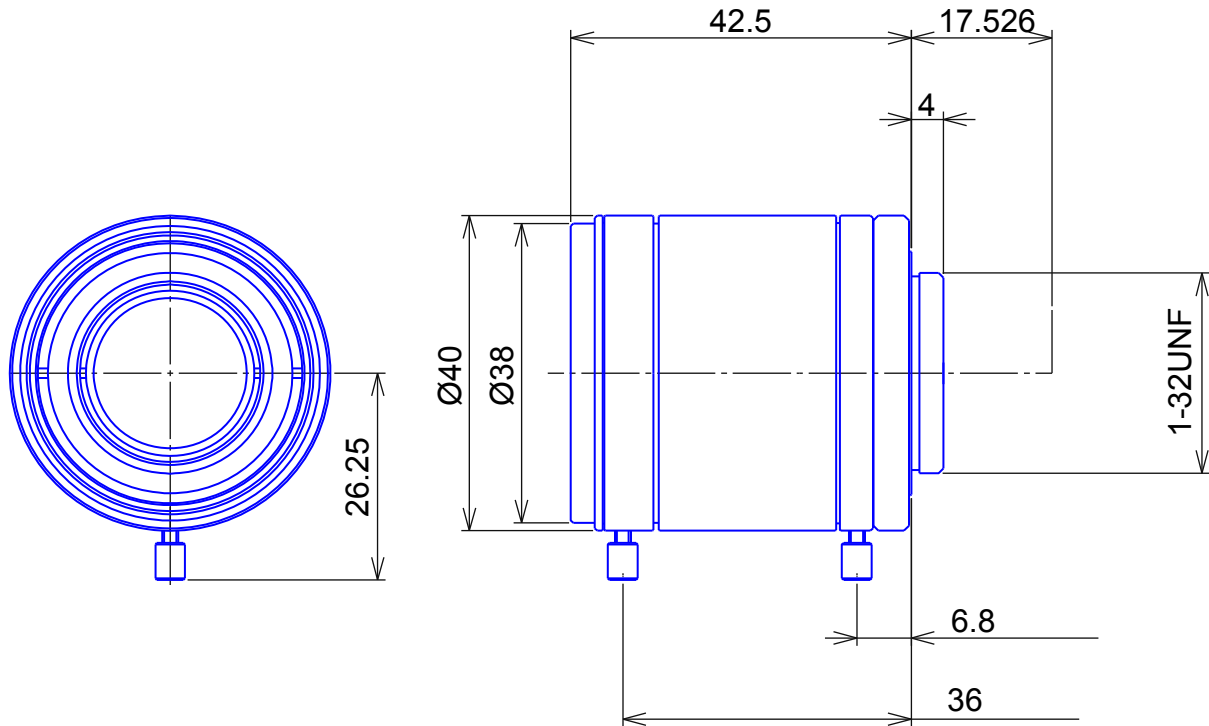

SWIR Lenses**Item No. GMTHR43514MCN-SWIR**

ITEM NO.		GMTHR43514MCN-SWIR
Focal Length		35.0 (mm)
Iris Range		F1.4 - 22
Angle of View (H x V x D)	1"	20.9° x 16.0° x 26.0°
MOD		0.3 (m)
Filter Thread		M=35.5, P=0.5
Dimension (D x L)		Ø40 x 42.5 (mm)
Weight		225 (g)
Notes		3megapixel