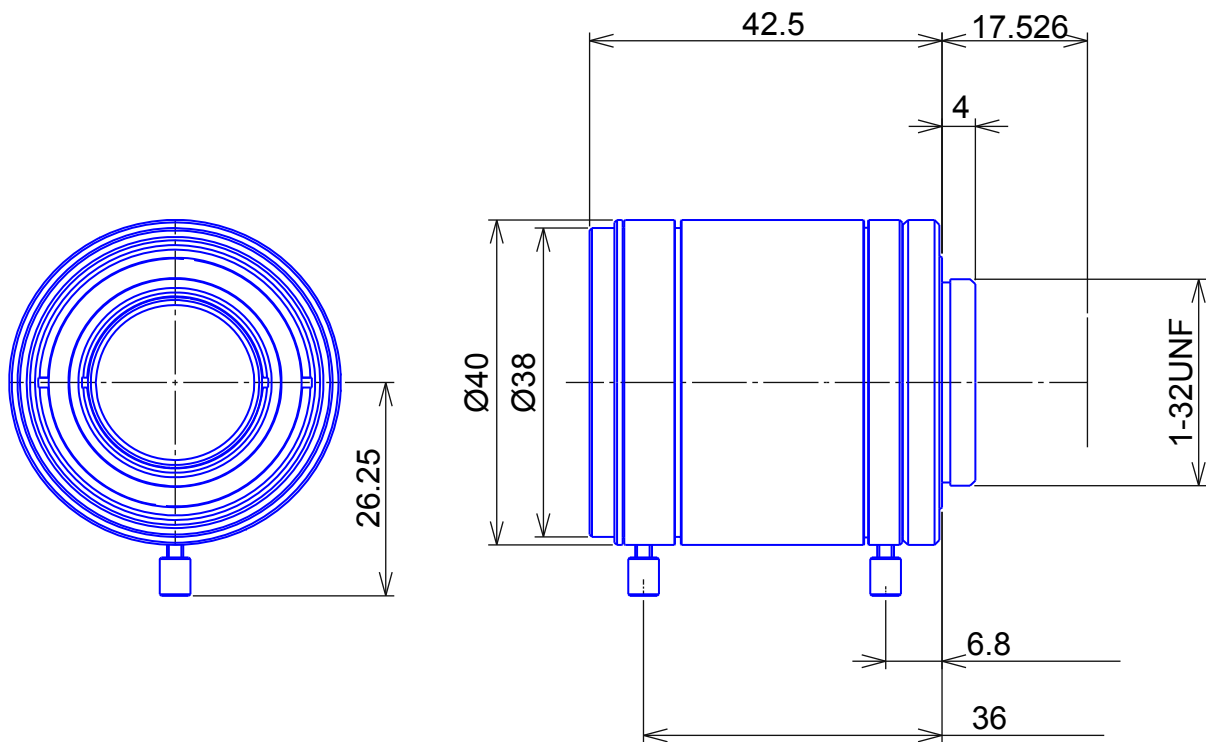

SWIR Lenses

Item No. GMTHR42514MCN-SWIR

ITEM NO.		GMTHR42514MCN-SWIR
Focal Length		25.0 (mm)
Iris Range		F1.4 - 22
Angle of View (H x V x D)	1"	29° x 21.9° x 36.1°
MOD		0.3 (m)
Filter Thread		M=35.5, P=0.5
Dimension (D x L)		Ø40 x 42.5 (mm)
Weight		225 (g)
Notes		3megapixel