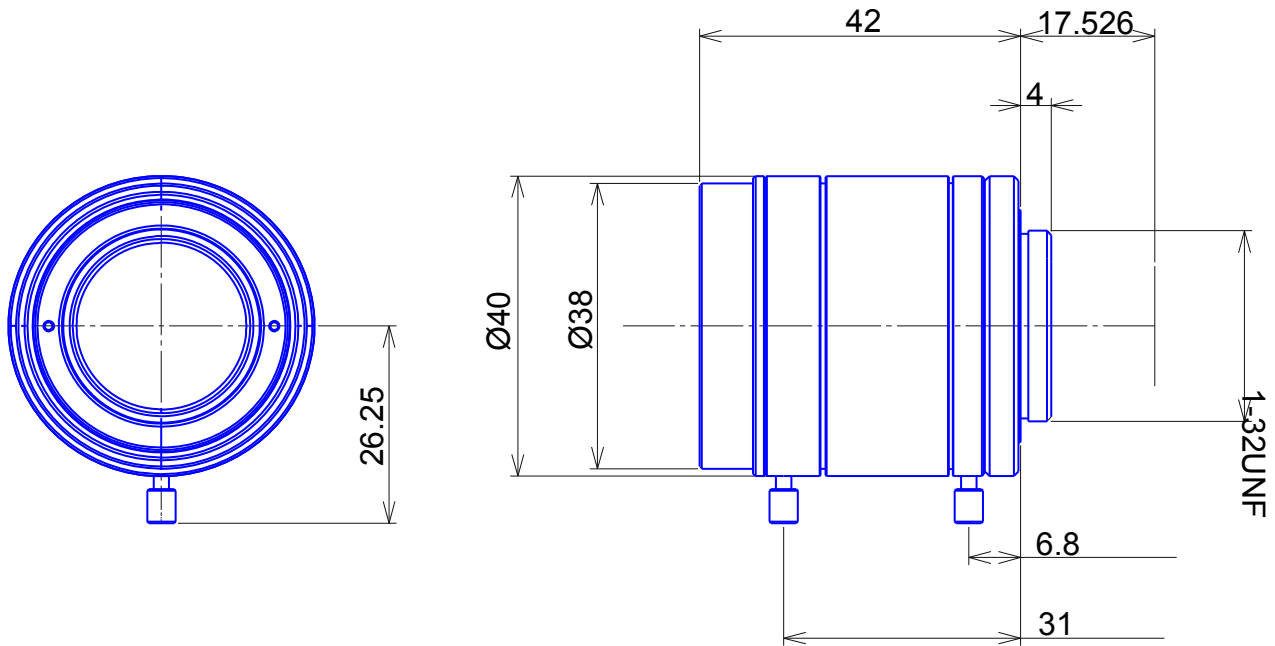

1inch Format High Resolution Lenses

**Item No. GMTHR41614MCN**

ITEM NO.		GMTHR41614MCN
Focal Length		16.0 (mm)
Iris Range		F1.4 - 22
Angle of View (H x V x D)	1"	44.5° x 33.8° x 54.6°
MOD		0.3 (m)
Filter Thread		M=35.5 , P=0.5
Dimension ( D x L )		Ø40 x 42 (mm)
Weight		- (g)