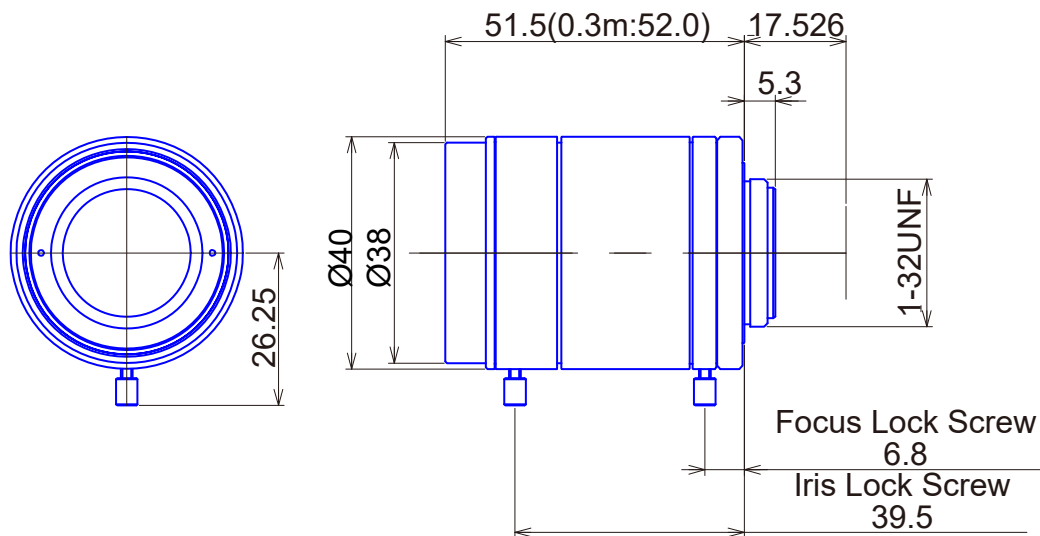

SWIR Lenses**Item No. GMTHR412514MCN-1-SWIR**

ITEM NO.		GMTHR412514MCN-1-SWIR
Focal Length		12.5 (mm)
Iris Range		F1.4 - 22
Angle of View (H x V x D)	1"	55.7° x 42.7° x 67.8°
MOD		0.3 (m)
Filter Thread		M=35.5, P=0.5
Dimension (D x L)		Ø40 x 52 (mm)
Weight		180 (g)
Notes		3Megapixel