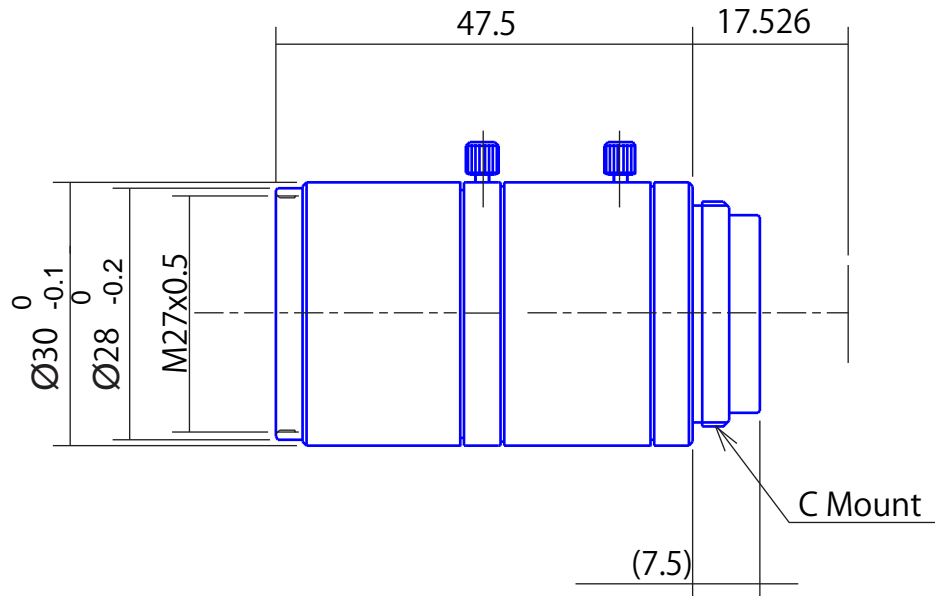

High Resolution Megapixel Lenses

**Item No. GMTHR38014MCN**

ITEM NO.		GMTHR38014MCN
Focal Length		8.25 (mm)
Iris Range		F1.44 - 16
Angle of View (H x V x D)	2/3"	57.32° x 44.29° x 68.66°
MOD		0.1 (m)
Filter Thread		M27.0 , P=0.5
Dimension ( D x L )		Ø30 x 47.5 (mm)
Weight		85 (g)
Notes		2megapixel