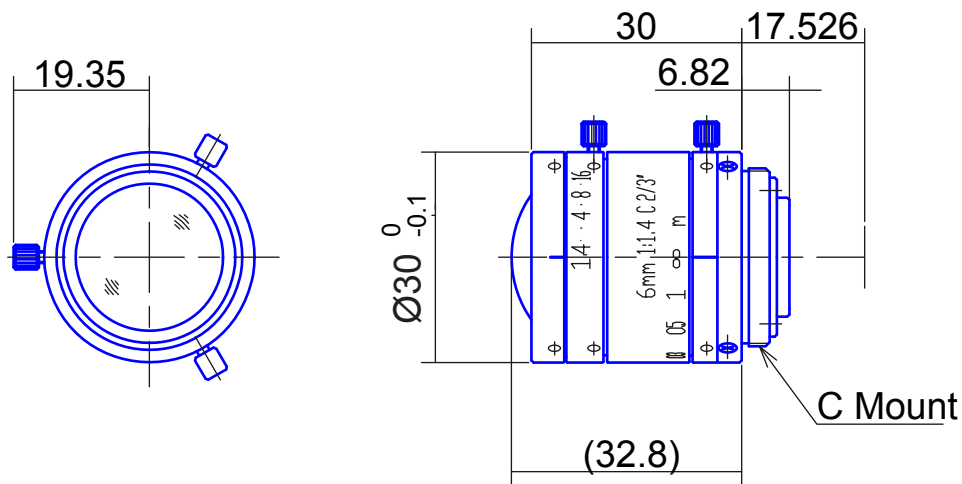

High Resolution Megapixel Lenses

Item No. GMTHR36014MCN

ITEM NO.		GMTHR36014MCN
Focal Length		6 (mm)
Iris Range		F1.4 - 16
Angle of View (H x V x D)	2/3"	82° x 61.3° x 103.02°
MOD		0.1 (m)
Filter Thread		-
Dimension (D x L)		Ø30 x 32.8 (mm)
Weight		100 (g)
Notes		-