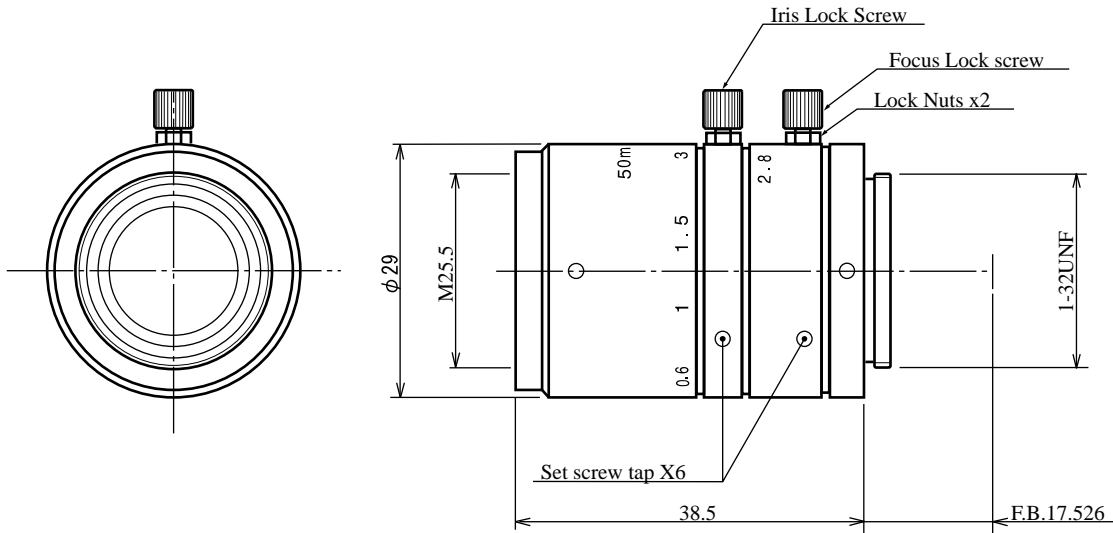

High Resolution Lenses

**Item No. GMTHR35028MCN**

ITEM NO.		GMTHR35028MCN
Focal Length		50.0 (mm)
Iris Range		F2.8 - 22
Angle of View (H x V x D)	1/2"	7.3° x 5.5° x 9.0°
	2/3"	10.0° x 7.5° x 12.4°
MOD		0.5 (m)
Filter Thread		M=25.5 , P=0.75
Dimention ( D x L )		$\phi 29$ x 39 (mm)
Weight		60 (g)
Notes		3megapixel