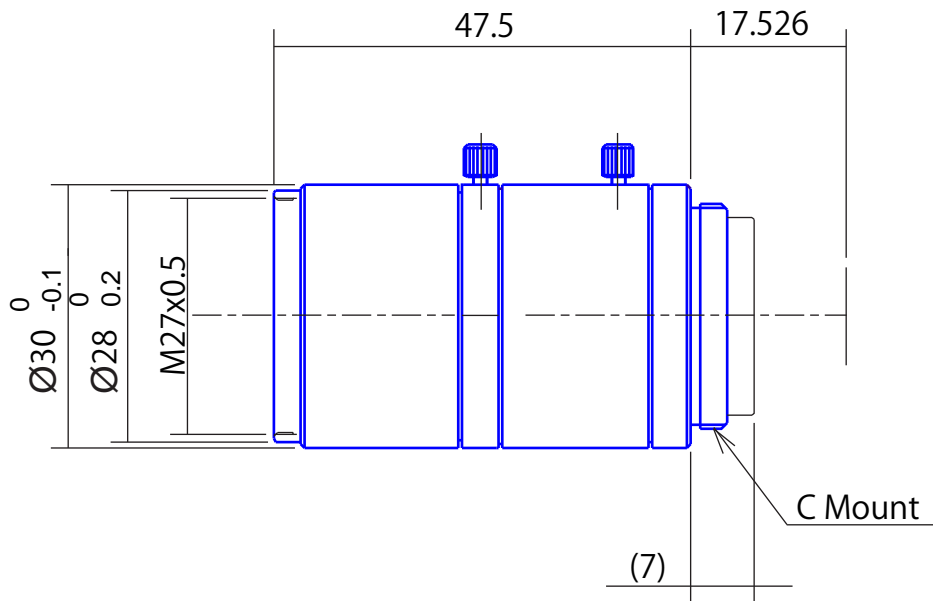

High Resolution Megapixel Lenses

**Item No. GMTHR31214MCN**

ITEM NO.		GMTHR31214MCN
Focal Length		12.3 (mm)
Iris Range		F1.45 - 16
Angle of View (H x V x D)	2/3"	39.59° x 30.17° x 48.38°
MOD		0.1 (m)
Filter Thread		M27.0, P=0.5
Dimension (D x L)		Ø30 x 47.5 (mm)
Weight		90 (g)
Notes		2megapixel