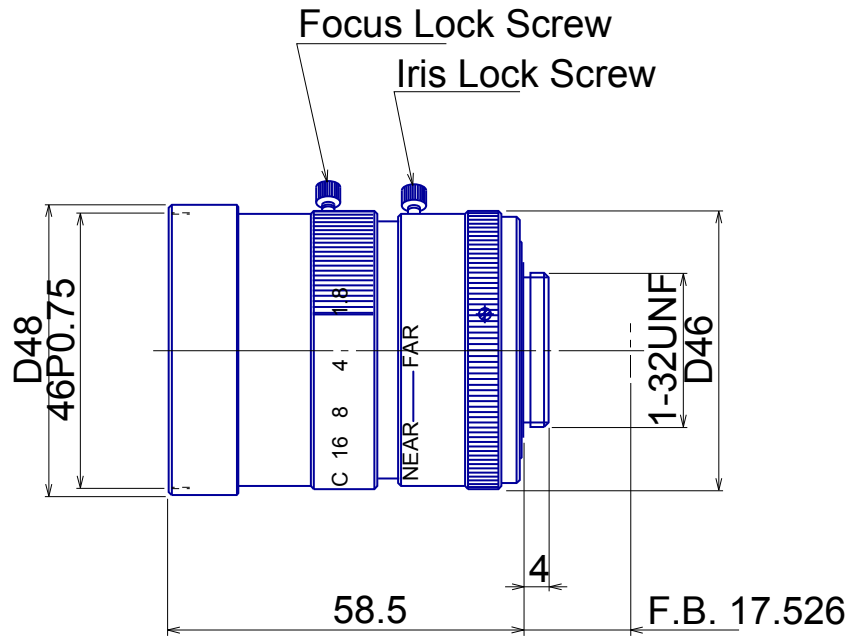

SWIR Lenses

Item No. GMG47518MCN-SWIR

ITEM NO.		GMG47518MCN-SWIR
Focal Length		75.0 (mm)
Iris Range		F1.8 - Close
Angle of View (H x V x D)	1"	9.7 x 7.3 x 12.3
MOD		0.8 (m)
Filter Thread		M=46, P=0.75
Dimension (D x L)		48.0 x 58.5 (mm)
Weight		250 (g)