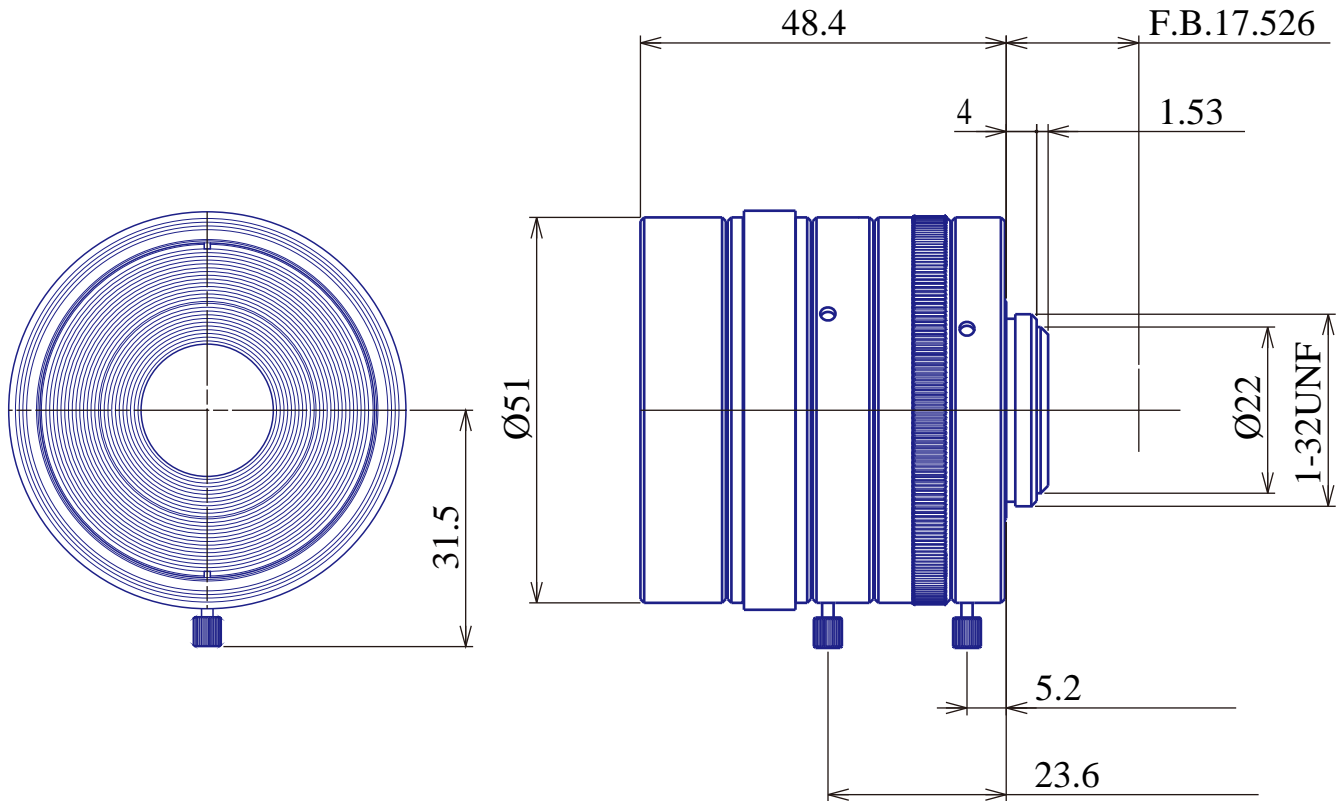

SWIR Lenses

Item No. GMA5HR38028MCN-SWIR

ITEM NO.		GMA5HR38028MCN-SWIR
Focal Length		8 (mm)
Iris Range		F2.8 - 22
Angle of View (H x V x D)	2/3"	57°9' x 45°0'
MOD		0.1 (m)
Filter Thread		M=49, P=0.75
Dimension (D x L)		$\text{Ø}51 \times 48.5$ (mm)
Weight		210 (g)