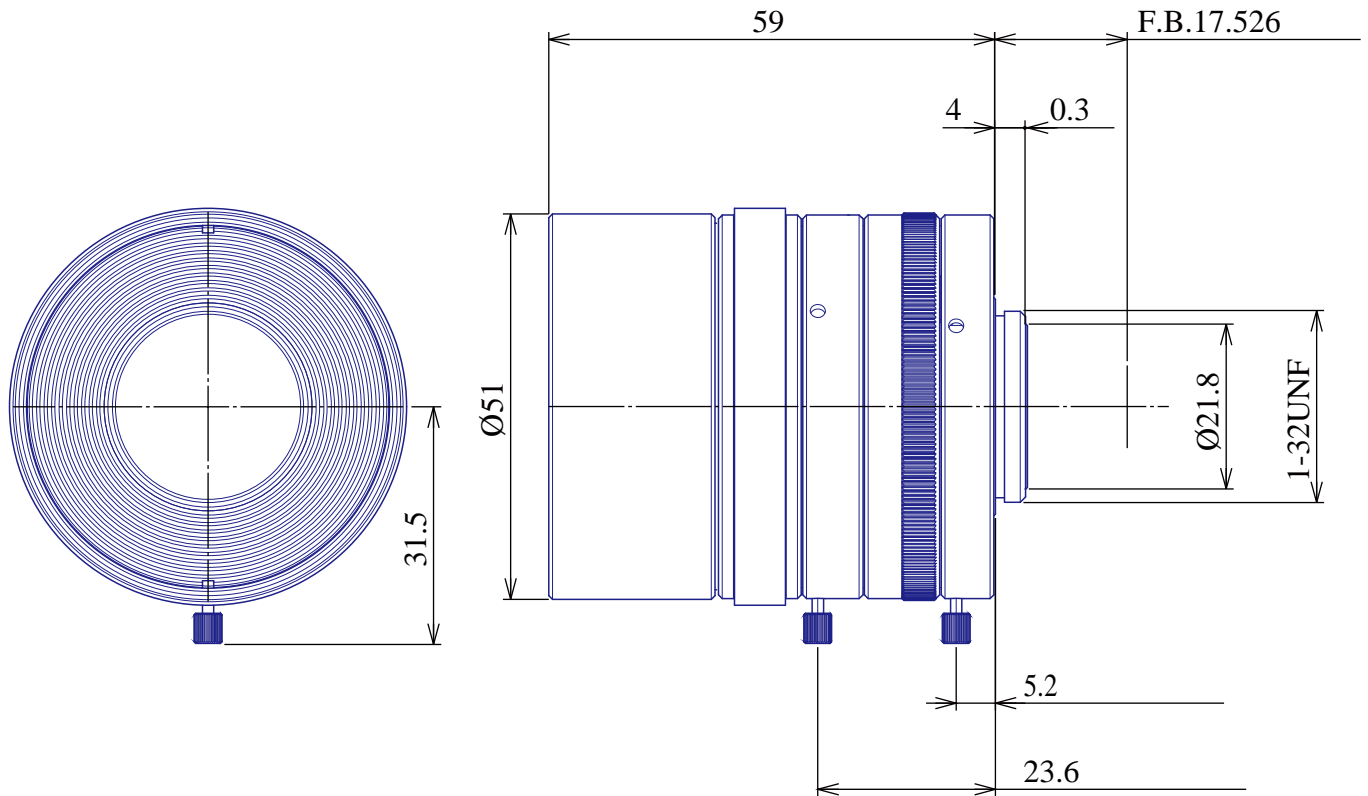

SWIR Lenses

**Item No.GMA5HR31218MCN-SWIR**

ITEM NO.		GMA5HR31218MCN-SWIR
Focal Length		12 (mm)
Iris Range		F1.8 - 22
Angle of View (H x V x D)	2/3"	40°3' x 30°8'
MOD		0.15 (m)
Filter Thread		M=49, P=0.75
Dimension (D x L)		Ø51 x 59.0 (mm)
Weight		200 (g)