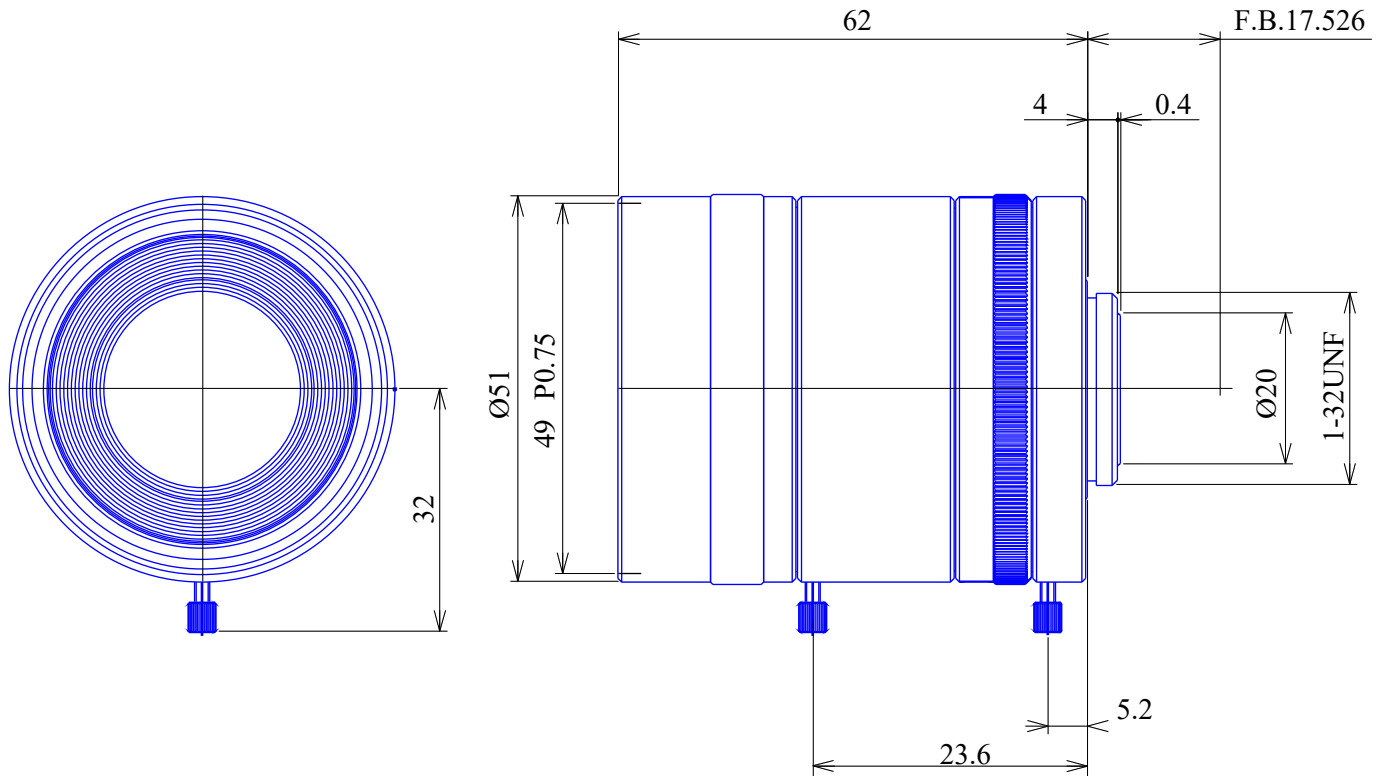

## SWIR Lenses

**Item No. GM5HR33514MCN-SWIR**

ITEM NO.		GM5HR33514MCN-SWIR
Focal Length		35 (mm)
Iris Range		F1.4 - 22
Angle of View (H x V x D)	2/3"	14.3° x 10.8°
MOD		0.25 (m)
Filter Thread		M=49, P=0.75
Dimension (D x L)		Ø51 x 62.0 (mm)
Weight		230 (g)