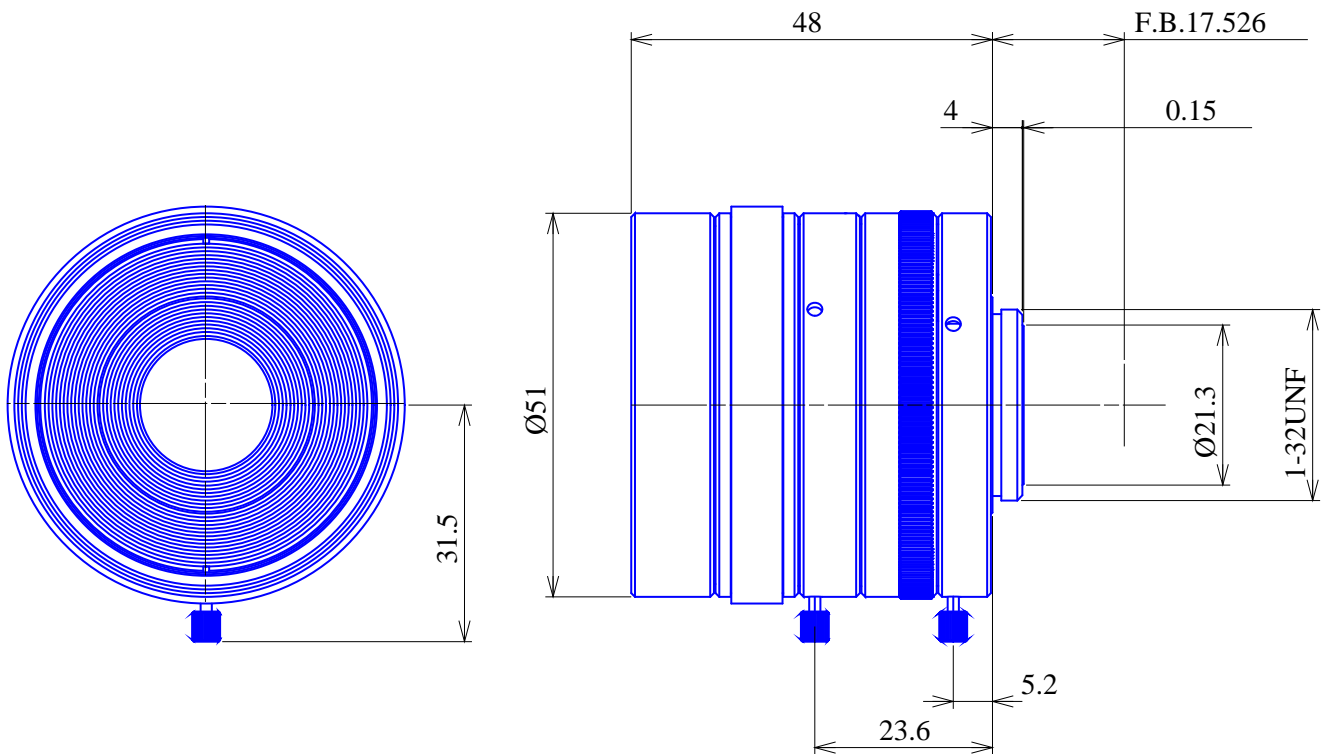

SWIR Lenses

**Item No. GM5HR32514MCN-SWIR**

ITEM NO.		GM5HR32514MCN-SWIR
Focal Length		25 (mm)
Iris Range		F1.4 - 22
Angle of View (H x V x D)	2/3"	20.0° x 15.0°
MOD		0.2 (m)
Filter Thread		M=49, P=0.75
Dimension (D x L)		Ø51 x 48.0 (mm)
Weight		190 (g)