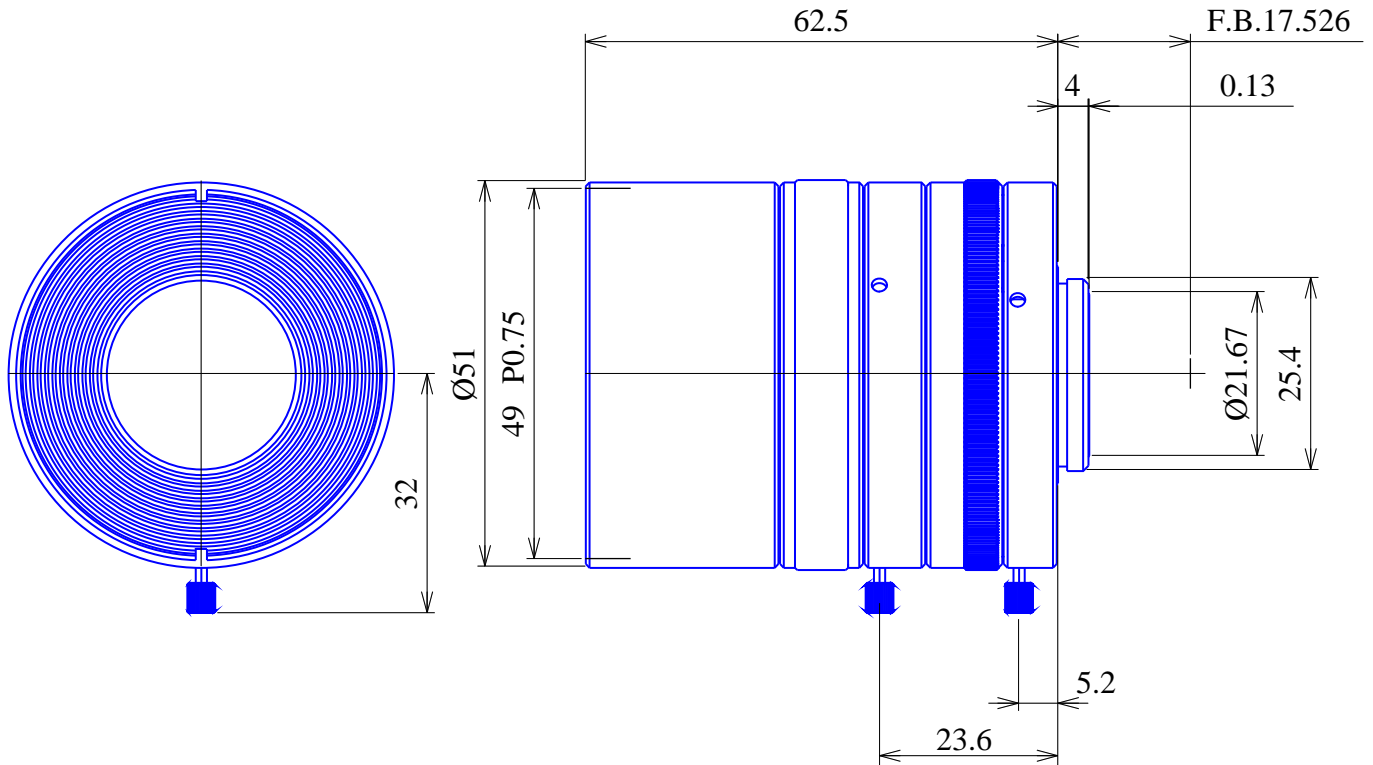

## SWIR Lenses

**Item No. GM5HR31614MCN-SWIR**

ITEM NO.		GM5HR31614MCN-SWIR
Focal Length		16 (mm)
Iris Range		F1.4 - 22
Angle of View (H x V x D)	2/3"	30.7° x 23.3°
MOD		0.2 (m)
Filter Thread		M=49, P=0.75
Dimension (D x L)		$\text{Ø}51 \times 62.5$ (mm)
Weight		200 (g)