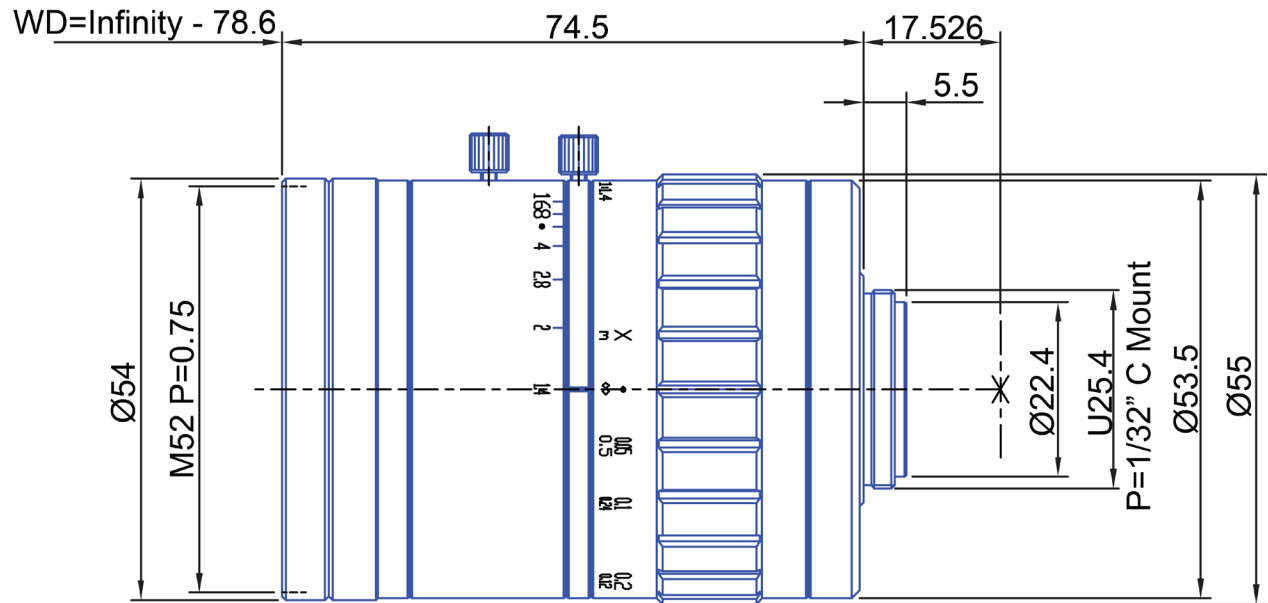

12 MP 1.1" Fixed-Focal

GM12HR52514MCN

Part No.	GM12HR52514MCN
Focal Length	25mm
Iris Range	f/1.8-16
Lens Format	1.1"
Resolution	260 lp/mm
MOD	80mm
Mount	C
Filter Thread	M52 X P0.75
Angle of View (HxVxD) 1.1"	27°06' x 27°06'
Weight	300g
Dimension (DxL)	Ø55 x 74.5