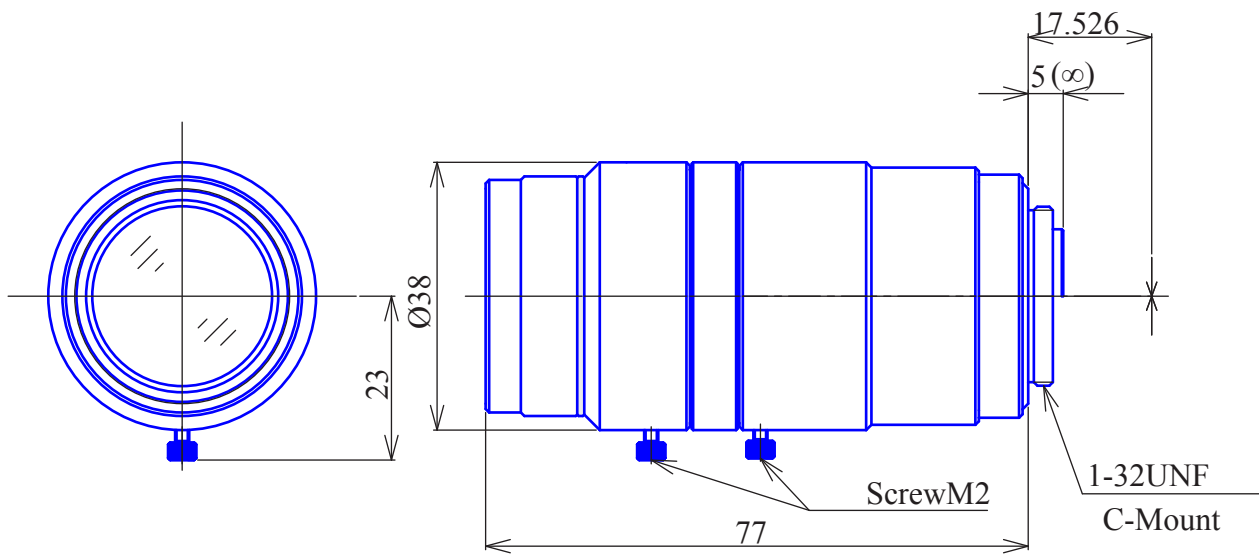

**2/3inch Format****High resolution 10 Megapixel Lenses****Item No. GM10HR35028MCN**

ITEM NO.		GM10HR35028MCN
Focal Length		50 (mm)
Iris Range		F2.8 - 16
Angle of View (H x V x D)	2/3"	10°1' x 7°6' x 12°6'
MOD		0.1 (m)
Filter Thread		M=30.5, P=0.5
Dimention (D x L)		Ø38 x 77 (mm)
Weight		170 (g)