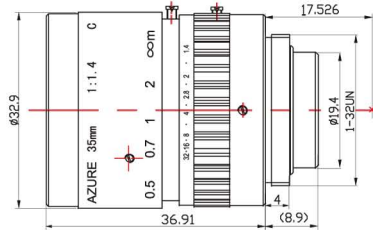

2.0Mega-pixel Lens

2/3"Format Manual Iris Fixed Lens

2/3"Format

Manual Iris

C-Mount

Item No	AZURE-3514MM	
Resolution	100lp/mm (2MP)	
Format	2/3"	
Mount	C	
Focal Length	35mm	
F / No	F1.4~F32	
Back Focus	9.44mm	
Iris Type	Manual Iris	
Horizontal Angle	2/3" format	14.33°
	1/2" format	10.45°
	1/3" format	7.85°
	1/4" format	5.89°
Distortion	<-1%	
Focusing Range	∞ ~ 0.5m	
Design Wavelength	400nm~950nm	
Filter Thread	M30.5 × 0.5	
Dimension	∅ 32.9 × 36.91mm	
Weight	90g	