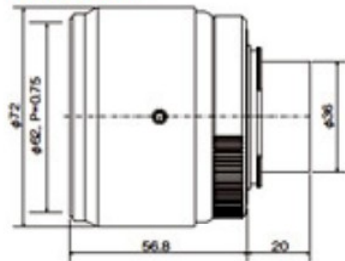

FL-YFL3528 / FL-YKL3528

Dimensions

Unit: mm

Format size	45mm Image Circle	
Focal length	35 mm	
Maximum aperture ratio	1 : 2.8	
Iris range	2.8-22	
Mount	F-mount (bayonet mount) FL-YFL3528 K-mount (PENTAX bayonet mount) FL-YKL3528	
Field of view	4,096×7μm	57 mm (Magnification: 0.5x)
	7,450×4.7μm	70 mm (Magnification: 0.5x)
	4,096×10μm	81 mm (Magnification: 0.5x)
Minimum object distance	0.19 m (Magnification: 0.5x)	
Back focal length	33.22 mm	
Filter size	62 P=0.75 mm	
Dimensions	φ72×56.8 mm (FL-YFL3528) φ72×57.8 mm (FL-YKL3528)	
Min.~Max. Magnification	∞ · 0.5X	
Weight	380 g	