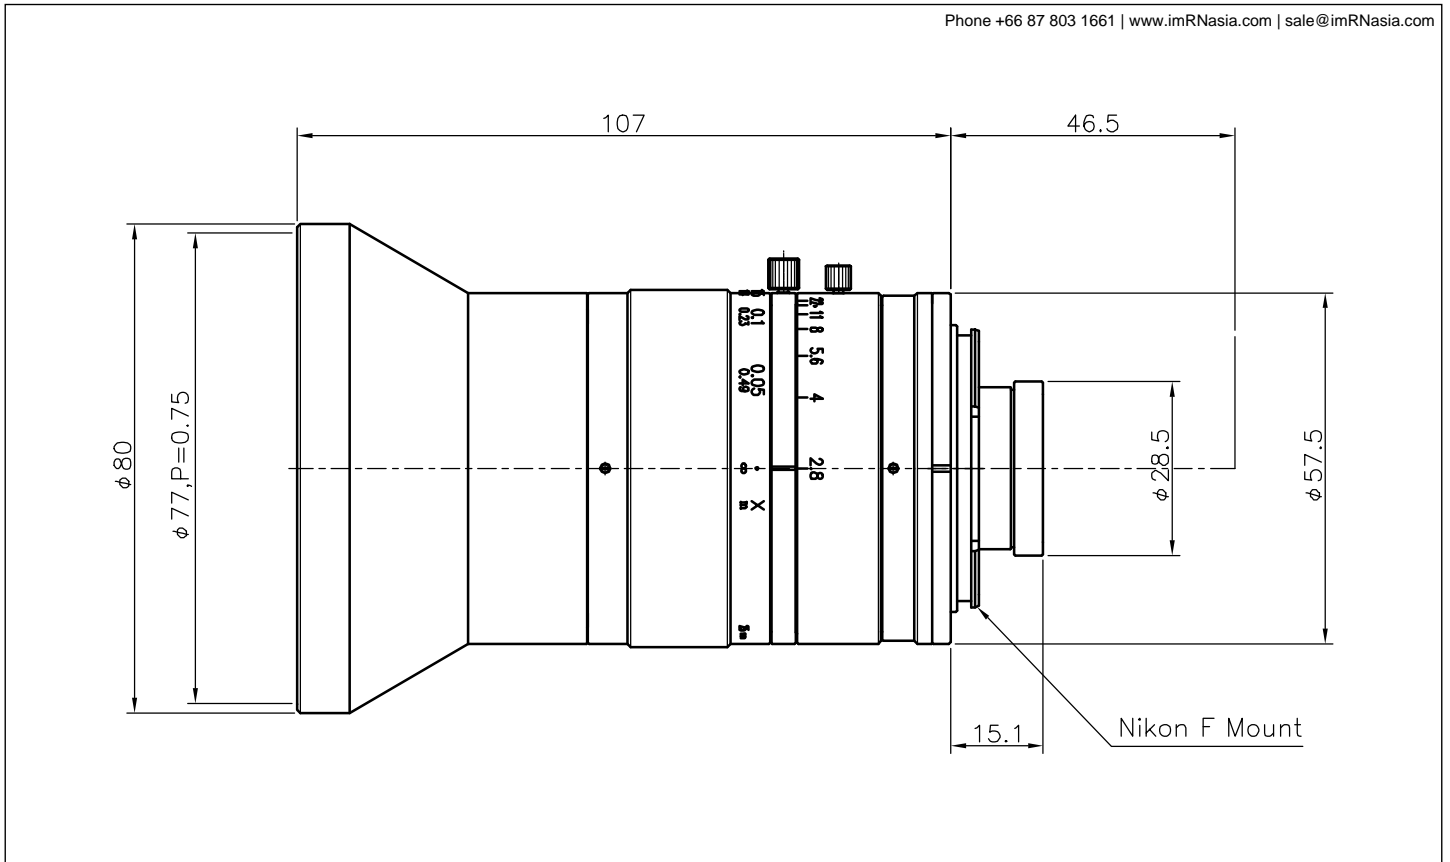

LSF2528-F

Phone +66 87 803 1661 | www.imRNasia.com | sale@imRNasia.com

Model	LSF2528-F
Application	For Large Image Size
Focal length	25mm
F No.	1 : 2.8
Iris	F2.8~F22
Range of WD	140mm~INF
Minimum Object Magnification	0.15x
Filter Size	$\phi 77$ P=0.75
Size	$\phi 80 \times 107$
Weight	750g
Max. Compatible CCD	$\phi 44$
Mount	F Mount (Nikon)

○Specifications and dimensions are subject to change without notice.