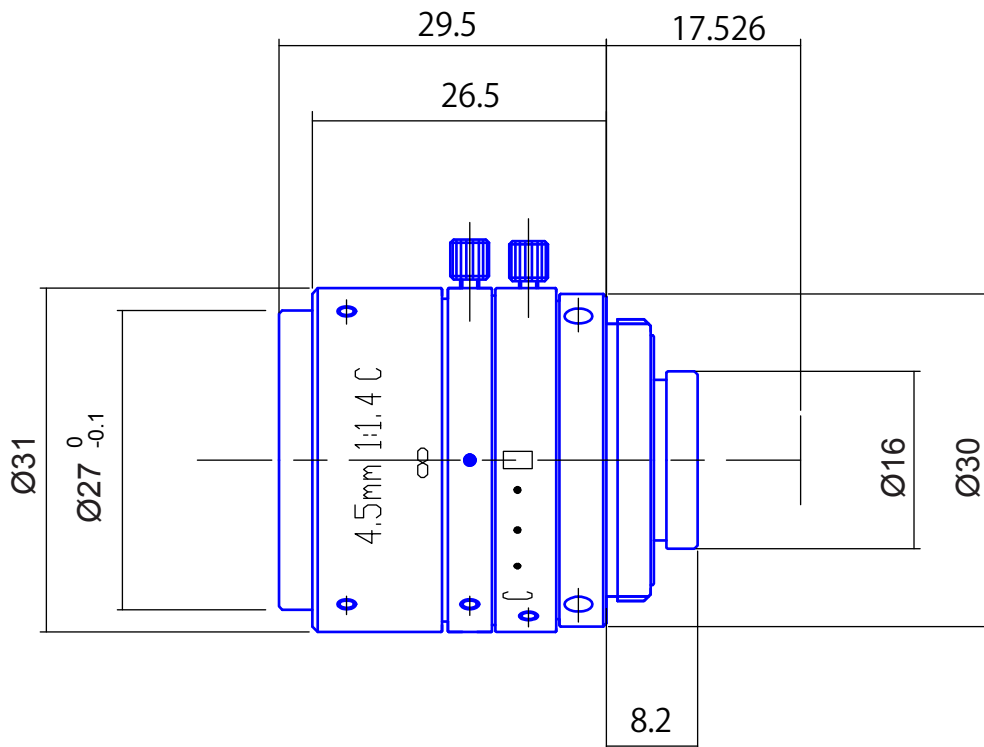

1/2inch format High Resolution Lenses

Item No. GMTHR24514MCN

ITEM NO.		GMTHR24514MCN
Focal Length		4.5 (mm)
Iris Range		F1.4 - 16
Angle of View (H x V x D)	1/2"	78.96° x 59.41° x 98.23°
MOD		0.2 (m)
Filter Thread		-
Dimension (D x L)		$\varnothing 31$ x 29.5 (mm)
Weight		100 (g)
Notes		-