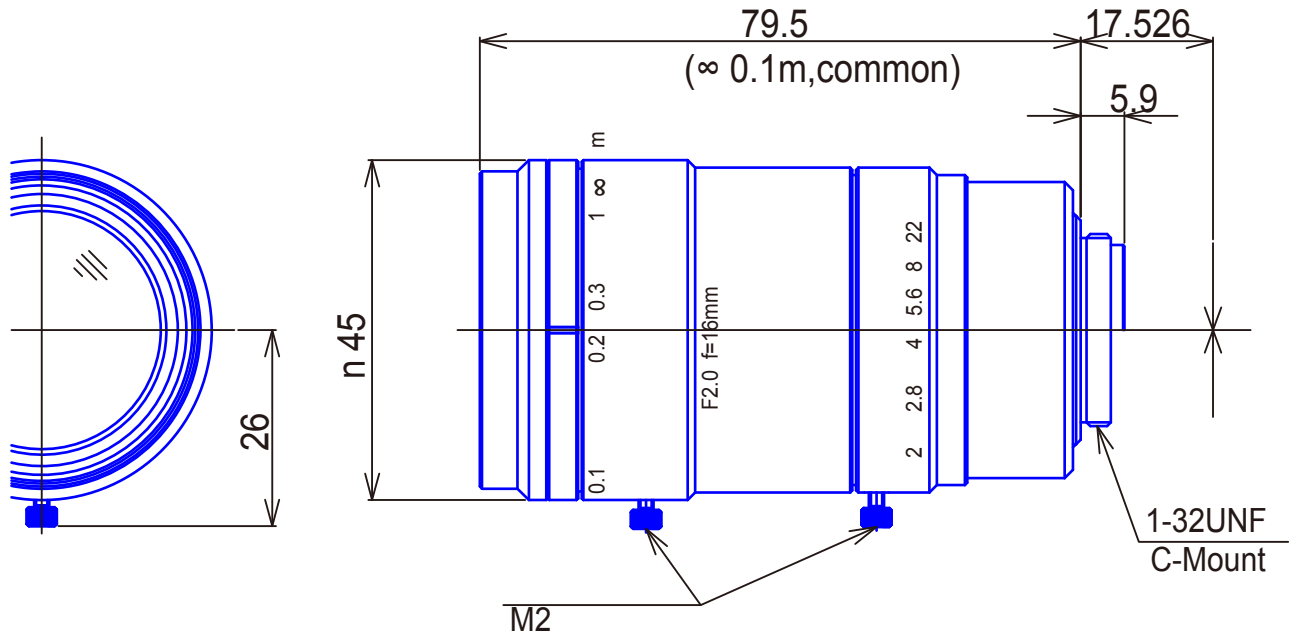

**4/3inch Format(Ø23mm)
Megapixel Lenses**

Item No.GMHR61620MCN

ITEM NO.	GMHR61620MCN
Focal Length	16 (mm)
Iris Range	F2 - 22
Angle of View (H x V x D)	60.6° x 47.2° x 72.0°
MOD	0.1 (m)
Filter Thread	M=40.5, P=0.5
Dimension (D x L)	Ø45 x 79.5 (mm)
Weight	250 (g)