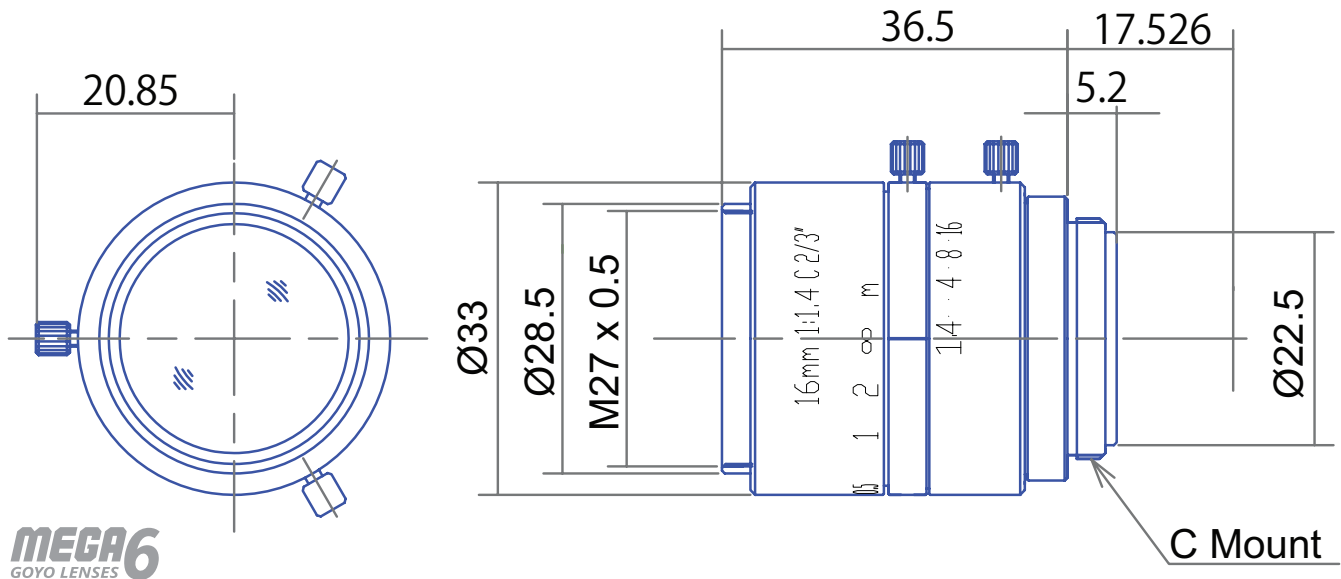

6 MP 2/3" Fixed-Focal

GM6HR31614MCN

MEGA6
GOYO LENSES

| Part No. | GM6HR31614MCN |
|----------------------------|-------------------------|
| Focal Length | 16mm |
| Iris Range | f/1.4-16 |
| Lens Format | 2/3" |
| Resolution | 170 lp/mm |
| MOD | 200mm |
| Mount | C |
| Filter Thread | M27 x P0.5 |
| Angle of View (HxVxD) 2/3" | 30.3° x 16.05° x 37.33° |
| Dimension (DxL) | Ø33 x 36.5 |