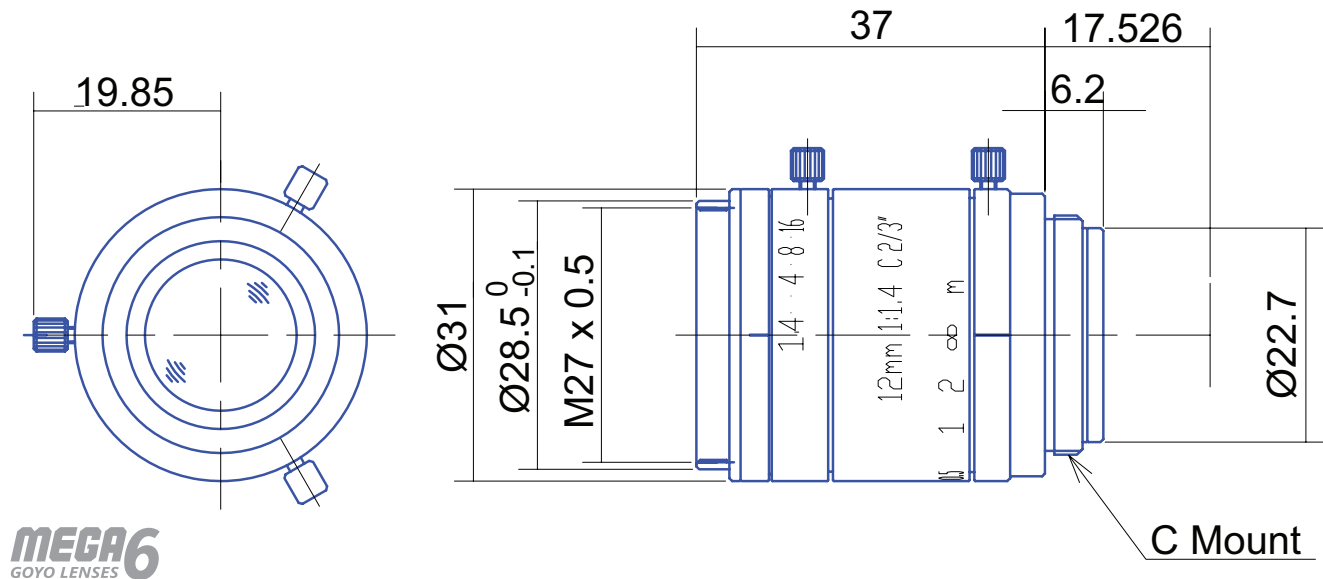

6 MP 2/3" Fixed-Focal

GM6HR31214MCN

MEGA6
GOYO LENSES

Part No.	GM6HR31214MCN
Focal Length	12mm
Iris Range	f/1.4-16
Lens Format	2/3"
Resolution	170 lp/mm
MOD	150mm
Mount	C
Filter Thread	M27 x P0.5
Angle of View (HxVxD) 2/3"	38.25° x 29.14° x 46.71°
Dimension (DxL)	Ø31 x 37