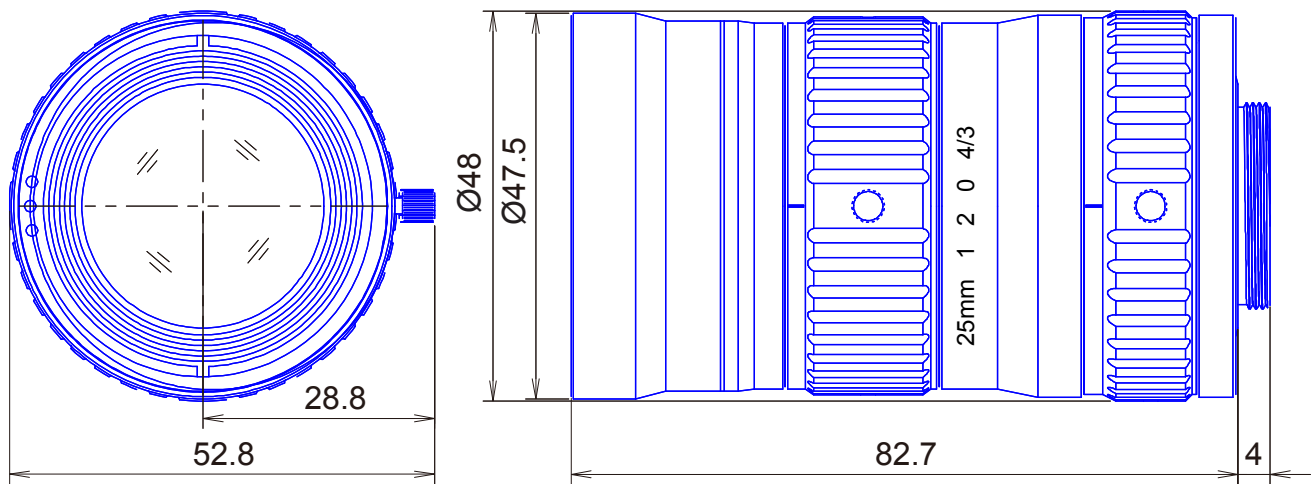

4/3inch Format

High resolution 12 Megapixel Lenses

**Item No. GM12HR62520MCN**

ITEM NO.		GM12HR62520MCN
Focal Length		25 (mm)
Iris Range		F2.0 - 22
Angle of View (H x V x D)	4/3"	40°6' x 31°
MOD		0.15 (m)
Filter Thread		M=46 , P=0.75
Dimention ( D x L )		Ø48 x 82.7 (mm)
Weight		250 (g)