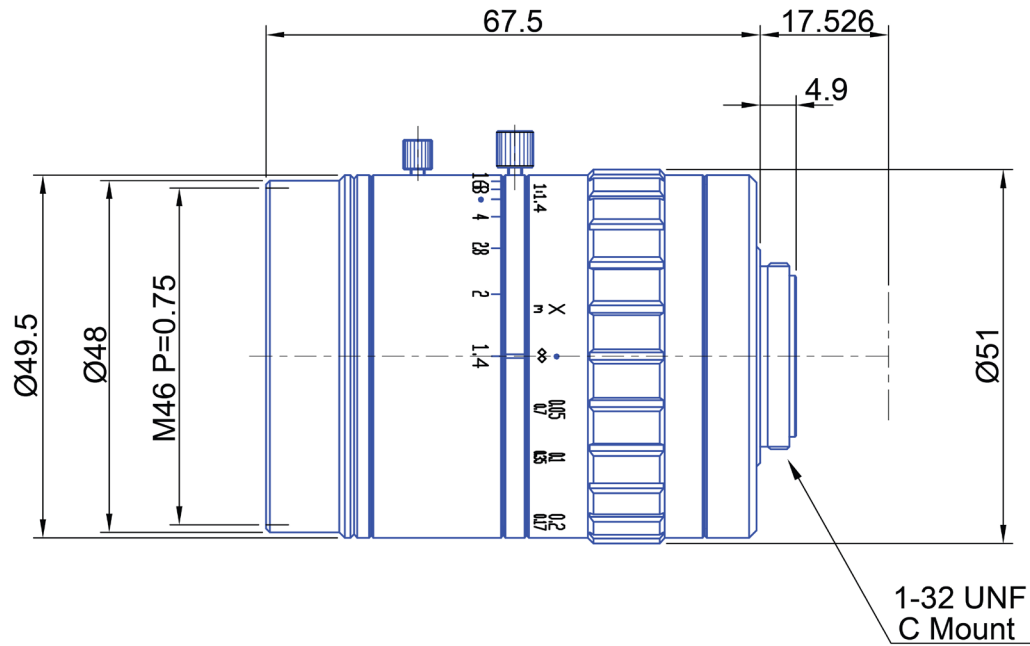

12 MP 1.1" Fixed-Focal

GM12HR53514MCN

Part No.	GM12HR53514MCN
Focal Length	35mm
Iris Range	f/1.4-16
Lens Format	1.1"
Resolution	260 lp/mm
MOD	110mm
Mount	C
Filter Thread	M46 X P0.75
Angle of View (HxVxD) 1.1"	19°30' x 19°30'
Weight	300g
Dimension (DxL)	Ø51 x 67.5