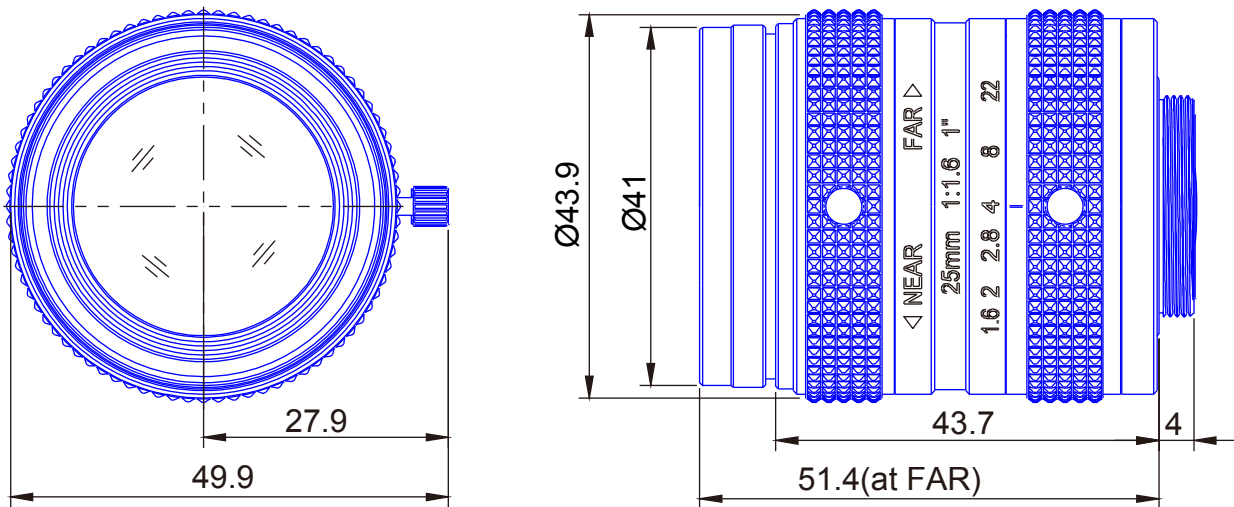

1inch Format

High resolution 12 Megapixel Lenses

Item No. GM12HR42516MCN

ITEM NO.		GM12HR42516MCN
Focal Length		25 (mm)
Iris Range		F1.6 - 22
Angle of View (H x V x D)	1"	29° x 21°8'
MOD		0.45 (m)
Filter Thread		M=39, P=0.5
Dimension (D x L)		Ø43 x 52 (mm)
Weight		160 (g)