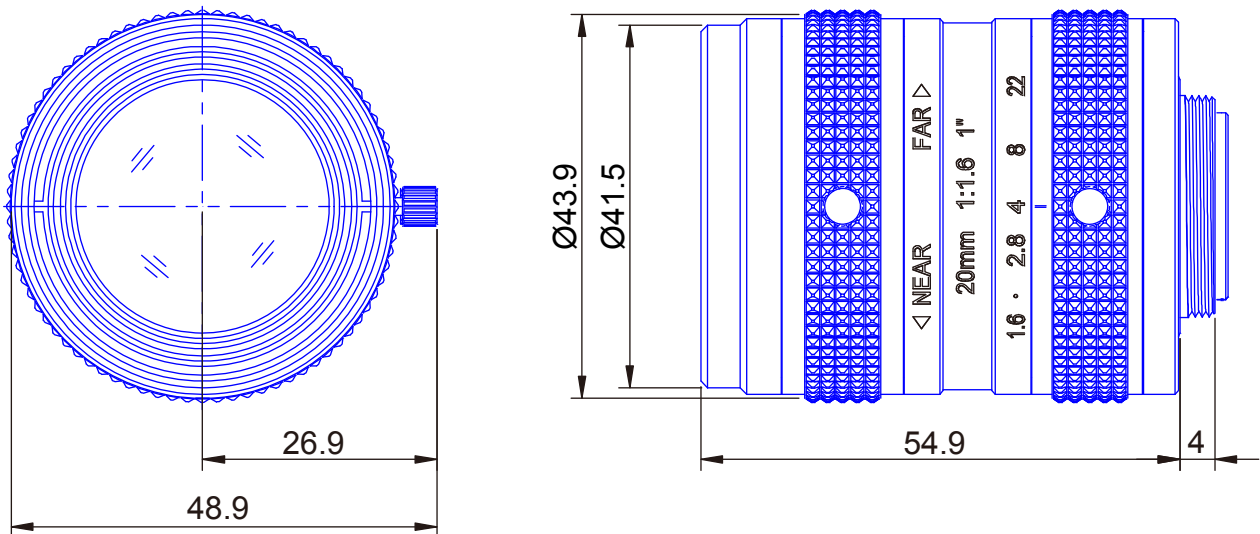

1inch Format

High resolution 12 Megapixel Lenses

Item No. GM12HR42016MCN

ITEM NO.		GM12HR42016MCN
Focal Length		20 (mm)
Iris Range		F1.6 - 22
Angle of View (H x V x D)	1"	36°1' x 27°2'
MOD		0.45 (m)
Filter Thread		M=39, P=0.5
Dimension (D x L)		Ø43 x 55 (mm)
Weight		165 (g)