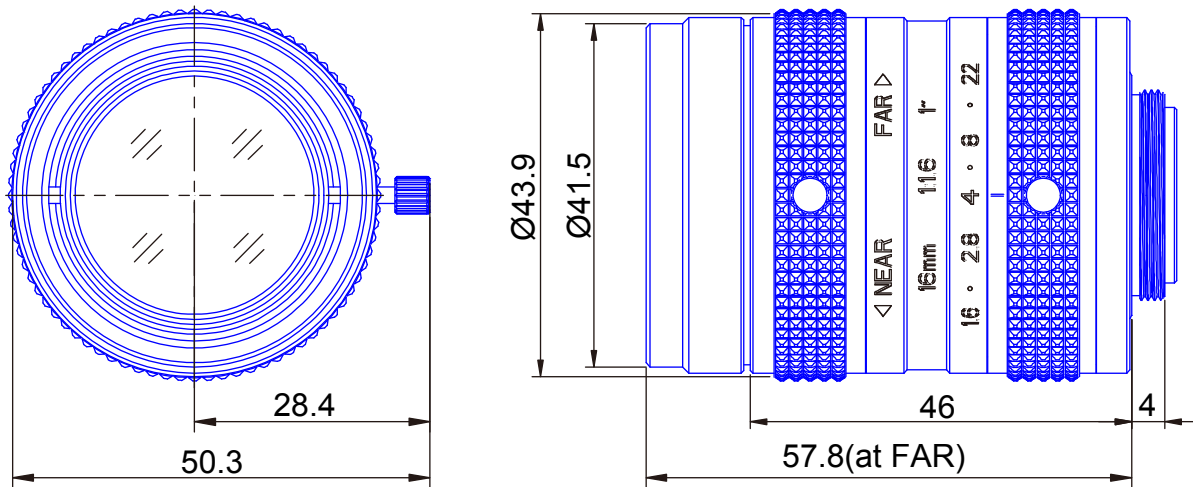

1inch Format

High resolution 12 Megapixel Lenses

Item No. GM12HR41616MCN

ITEM NO.		GM12HR41616MCN
Focal Length		16 (mm)
Iris Range		F1.6 - 22
Angle of View (H x V x D)	1"	44°2' x 33°5'
MOD		0.35 (m)
Filter Thread		M=37.5, P=0.5
Dimension (D x L)		Ø47.5 x 58 (mm)
Weight		205 (g)