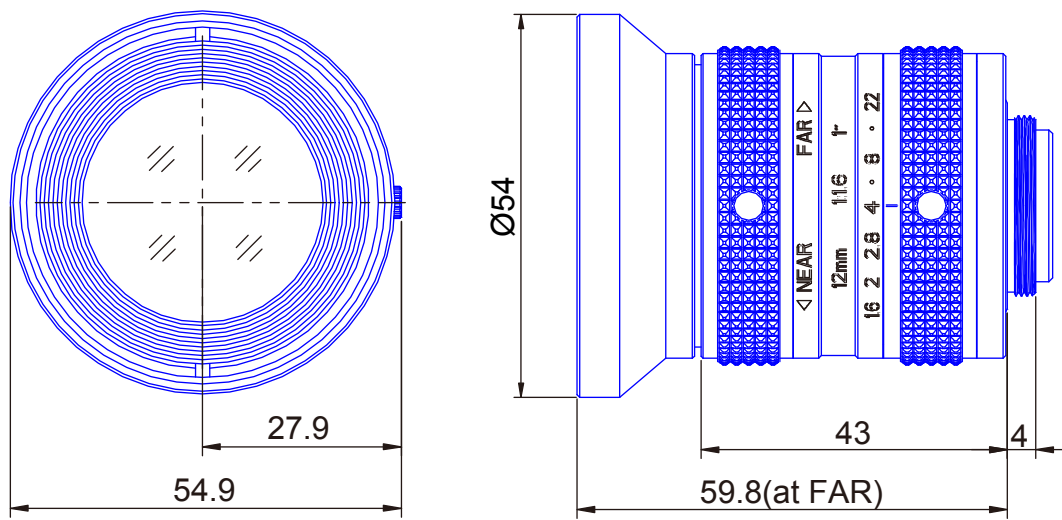

1inch Format

High resolution 12 Megapixel Lenses

**Item No. GM12HR41216MCN**

ITEM NO.		GM12HR41216MCN
Focal Length		12 (mm)
Iris Range		F1.6 - 22
Angle of View (H x V x D)	1"	57°1' x 44°1'
MOD		0.2 (m)
Filter Thread		M=52, P=0.75
Dimension (D x L)		Ø54 x 61 (mm)
Weight		190 (g)