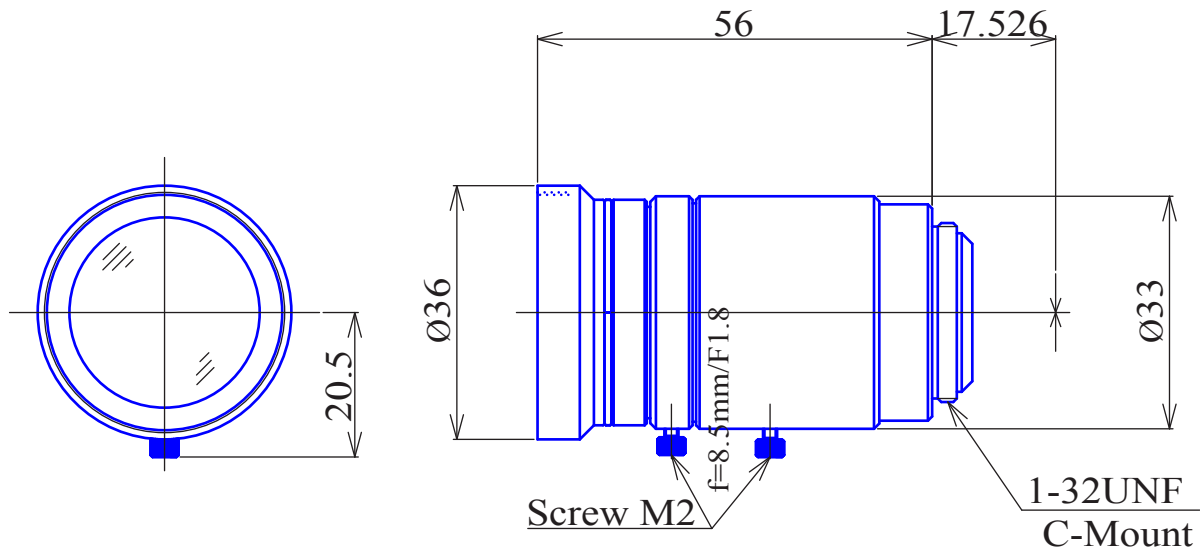

2/3inch Format**High resolution 10 Megapixel Lenses****Item No. GM10HR38518MCN**

ITEM NO.		GM10HR38518MCN
Focal Length		8.5 (mm)
Iris Range		F1.8 - 22
Angle of View (H x V x D)	2/3"	54°0' x 41°9' x 64°6'
MOD		0.1 (m)
Filter Thread		M=34.0 , P=0.5
Dimention (D x L)		Ø36 x 56 (mm)
Weight		115 (g)