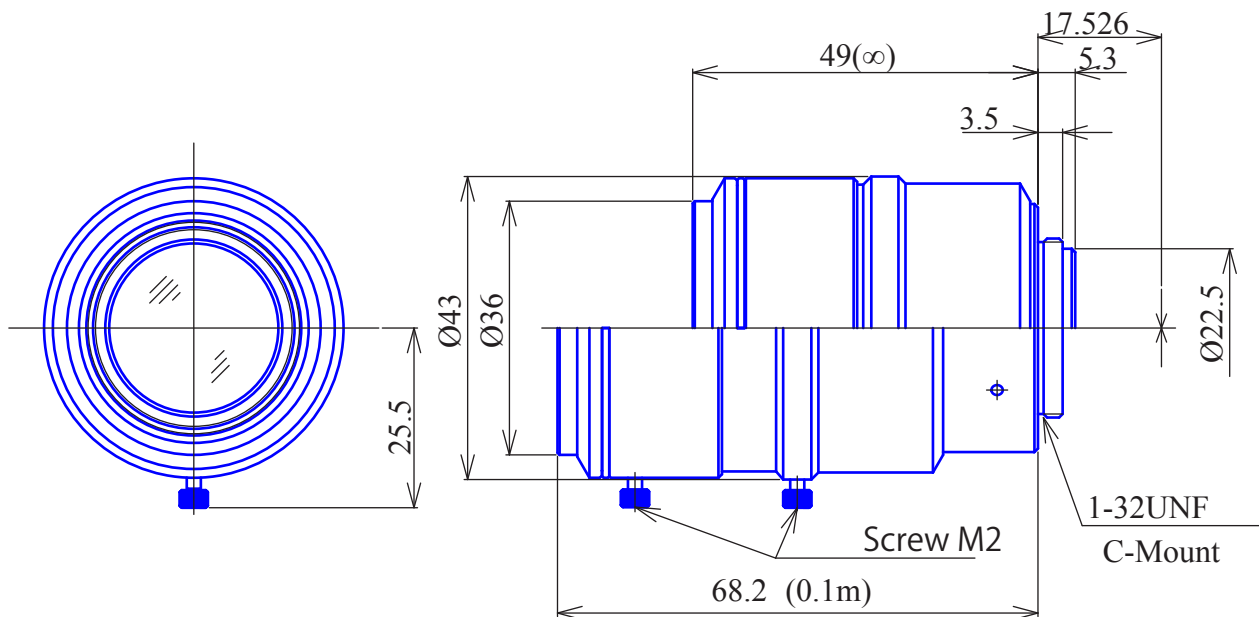

2/3inch Format**High resolution 10 Megapixel Lenses****Item No.GM10HR33520MCN**

ITEM NO.		GM10HR33520MCN
Focal Length		35 (mm)
Iris Range		F2.0 - 16
Angle of View (H x V x D)	2/3"	14°3' x 10°8' x 17°8'
MOD		0.1 (m)
Filter Thread		M=34.0 , P=0.5
Dimention (D x L)		Ø43 x 68.2 (mm)
Weight		160 (g)