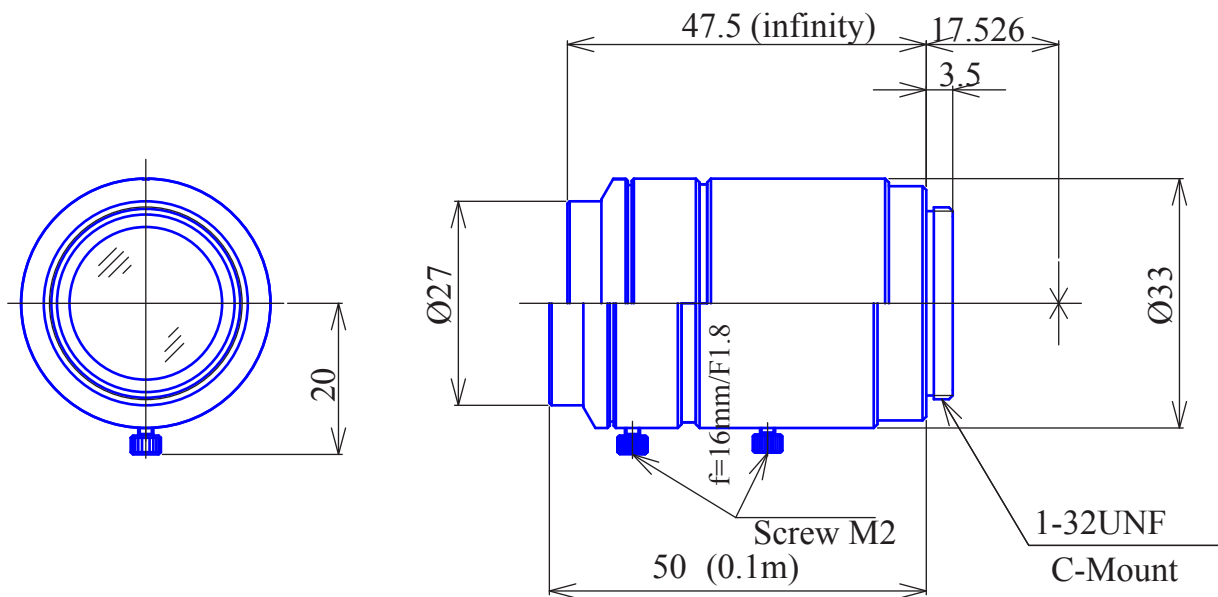

**2/3inch Format****High resolution 10 Megapixel Lenses****Item No.GM10HR31618MCN**

ITEM NO.		GM10HR31618MCN
Focal Length		16 (mm)
Iris Range		F1.8 - 16
Angle of View (H x V x D)	2/3"	30°0' x 22°7' x 37°1'
MOD		0.1 (m)
Filter Thread		M=25.5, P=0.5
Dimension (D x L)		Ø33 x 50 (mm)
Weight		90 (g)