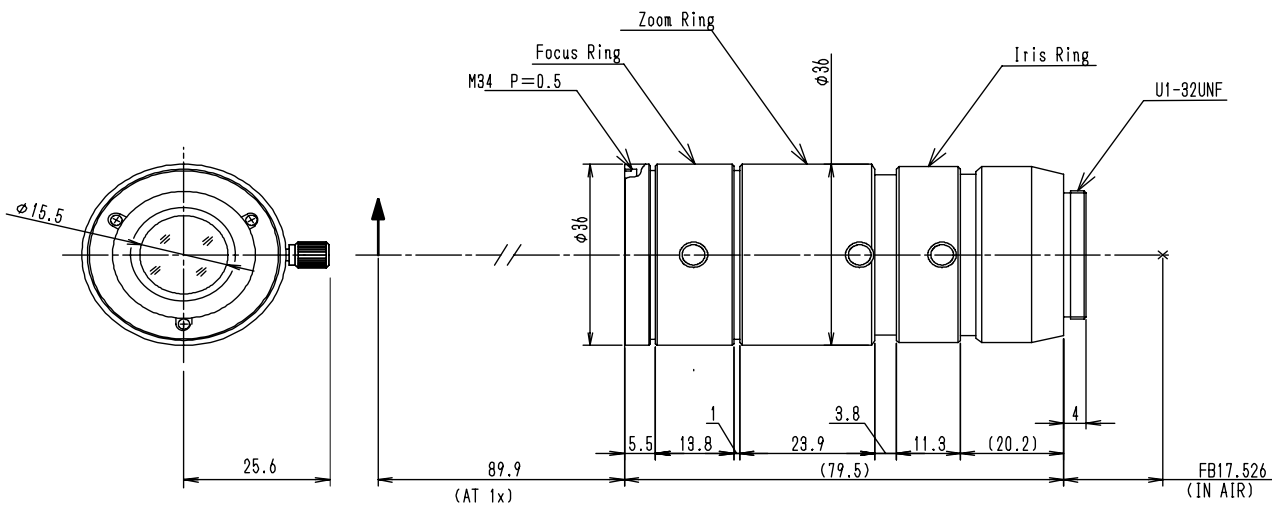

MLM-3XMP

0.3 □ 1X Macro Zoom Lens
for 2/3"format cameras
C-Mount

Macro Zoom Lens

Model No.	MLM-3MP		Effective Lens Aperture	Front	φ 15.5mm	
Max. Magnification	0.3 □ 1.0X			Rear	φ 7.0mm	
Max. Aperture Ratio	1 : 4.5		Distortion			
Max. Image Format	8.8 × 6.6mm (φ11mm)		+0.02%(0.3X)			
Operation Range	Iris	F4.5 □ C	Back Focal Length			20.4 mm
	Focus	(89.9mm)	Flange Back Length			17.526 mm
			Mount			C-Mount
Control	Iris	Manual	Filter Size			M34 × 0.5mm
	Focus	Manual	Dimensions			φ36 × 79.5mm
	Zoom	Manual	Weight			(150g)
Object Size 2/3" CCD	Working Distance	(89.9mm)	36.7□ 10.8(D)	29.4□ 8.7(H)	22.1□ 6.6(V) mm	
Object Size 1/2" CCD	Working Distance	(89.9mm)	26.7□ 7.9(D)	21.4□ 6.4(H)	16.1□ 4.8(V) mm	
Angle of View	D	14.88□□2.84□	10.70□□2.72□			
	H	2/3" 1.80□□2.78□	1/2" 8.48□□2.18□			
	V	8.74□□2.24□	6.38□□1.64□			
Operating Temperature	-20□C □ +50□C					

2/3

C

*For CS-mount camera : Please use 5mm adapter ring.

Dimensions

Z

SP