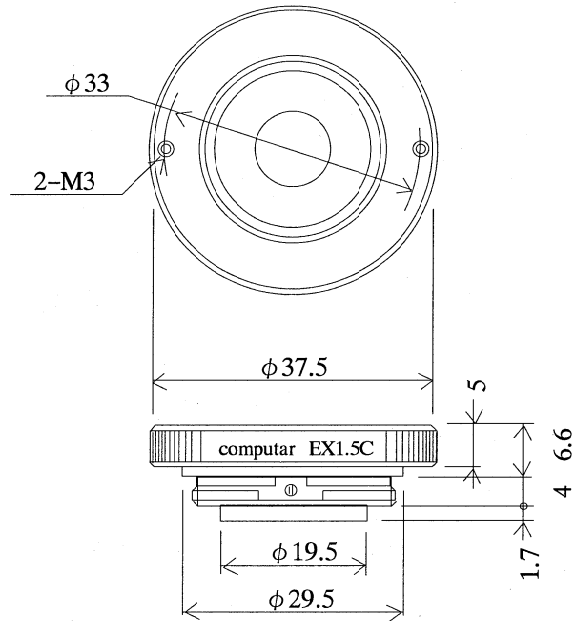

EXTENDER

The EX2/EX1.5 Extender increases the focal length of a lens by a factor of 2/1.5 times when screwed onto the rear of a lens.

EXTENDERS for C-MOUNT LENSES

EXTENDER EX2C

EXTENDER EX1.5C

EXTENDERS for CS-MOUNT LENSES