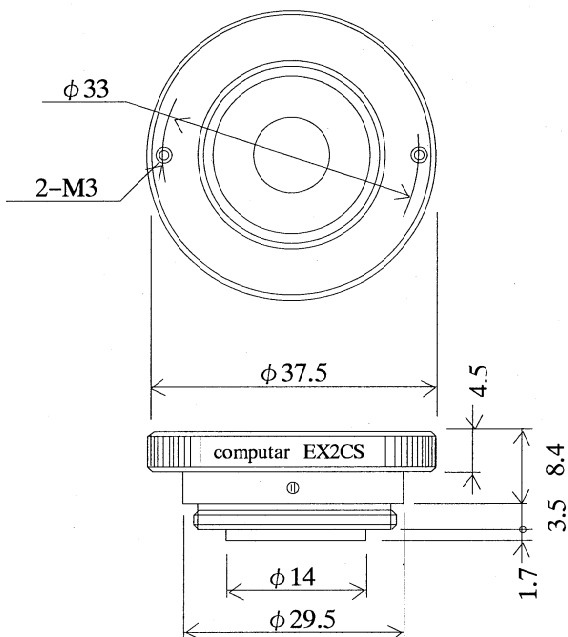

EXTENDERS for CS-MOUNT LENSES

EXTENDER EX2CS