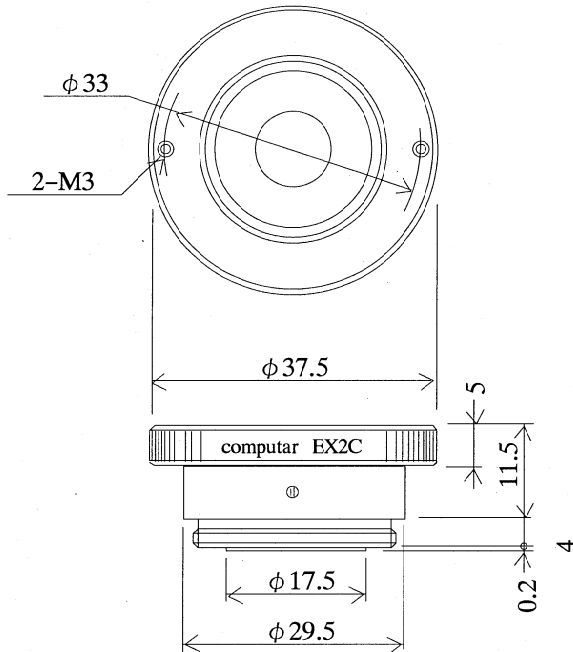

EXTENDER

The EX2/EX1.5 Extender increases the focal length of a lens by a factor of 2/1.5 times when screwed onto the rear of a lens.

EXTENDERS for C-MOUNT LENSES

EXTENDER EX2C

EXTENDER EX1.5C

EXTENDERS for CS-MOUNT LENSES