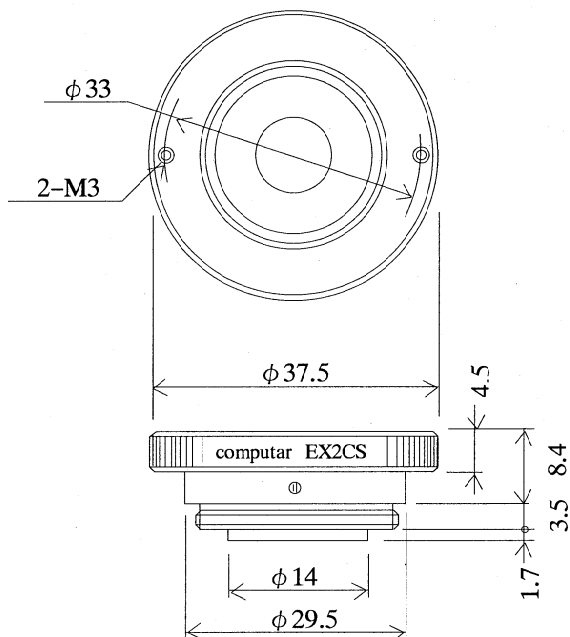

EXTENDERS for CS-MOUNT LENSES

EXTENDER EX2CS