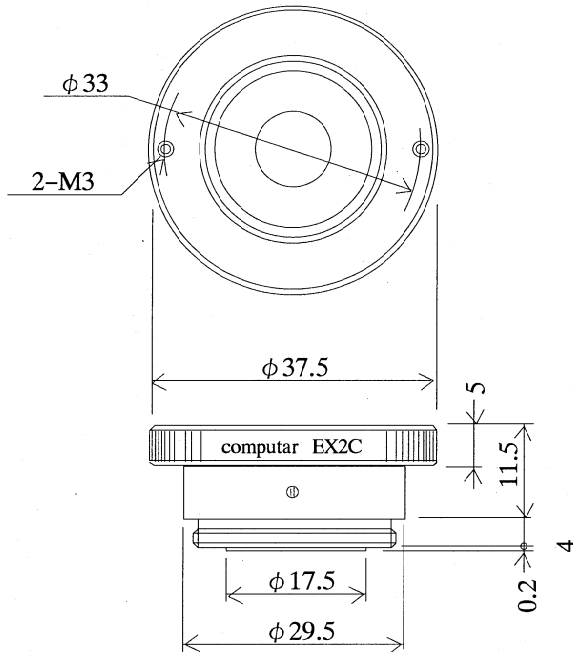

## EXTENDER

The EX2/EX1.5 Extender increases the focal length of a lens by a factor of 2/1.5 times when screwed onto the rear of a lens.

### EXTENDERS for C-MOUNT LENSES

**EXTENDER EX2C**

**EXTENDER EX1.5C**