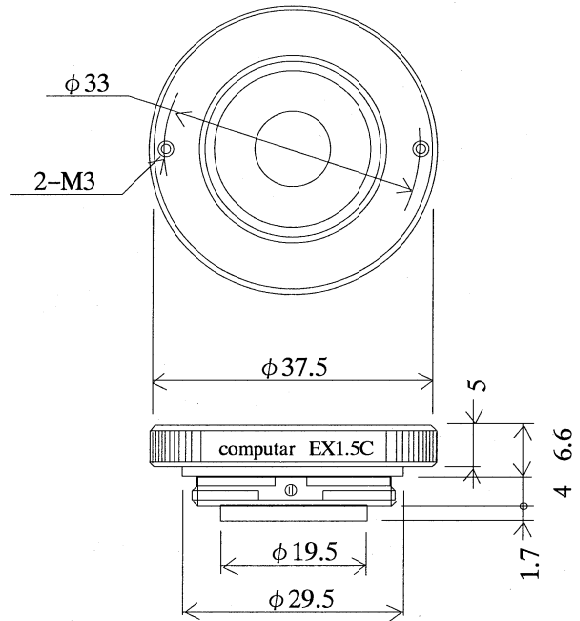

EXTENDER EX1.5C