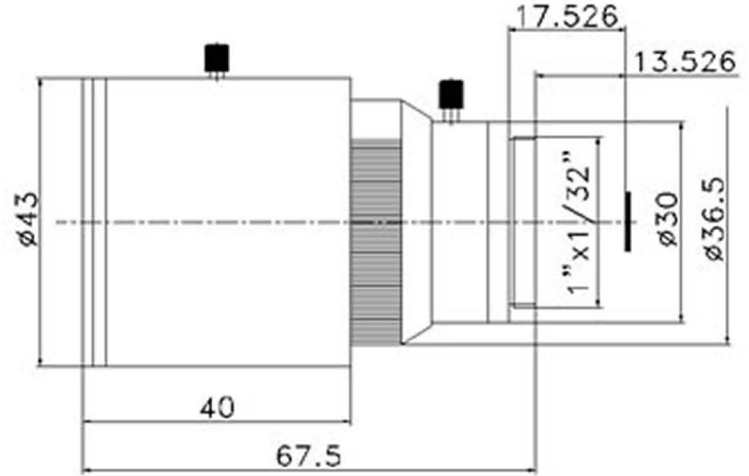

Vari-focal Mega-pixel Manual Iris Lenses

Manual Iris

1/2" Format

C-Mount

2MP

IR Function

Item No	AZURE-IR02812ZM
Resolution	2.0 Mega-pixel
Focal Length	2.8~12mm
Back Focus	13.09~20.1mm
Mount	C
F / No	1.6
Iris range	F1.6~Close
Format	1/2"
Iris Type	Manual Iris
Angle of view	98° ~ 30.5°
MOD	0.1m
Dimension	∅ 43× 67.5mm
Filter Thread	_____