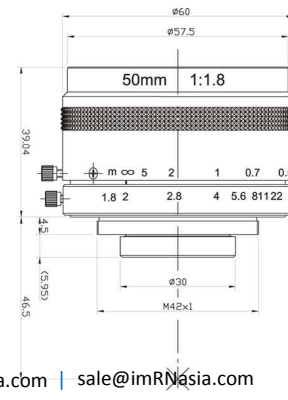

Manual Iris

5MP

Mount: F

Mount: M42 x 1(T)

| Item No | AZURE-5018MF | AZURE-5018MT |
|----------------|-------------------------------|-------------------------------|
| Resolution | 150lp/mm (5MP) | 150lp/mm (5MP) |
| Mount | F | M42 x 1(T) |
| Focal Length | 50mm | 50mm |
| F / No | F1.8~F22 | F1.8~F22 |
| Iris Type | Manual Iris | Manual Iris |
| Distortion | <1% | <1% |
| Focusing Range | $\infty \sim 0.4m$ | $\infty \sim 0.4m$ |
| Filter Thread | M52 x 0.75 | M52 x 0.75 |
| Dimension | $\varnothing 60 \times 39.04$ | $\varnothing 60 \times 39.04$ |
| Weight | 230g | 210g |