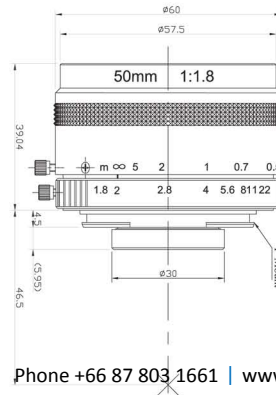

Manual Iris

5MP

Mount: F

Mount: M42 x 1(T)

| Item No | AZURE-5018MF | AZURE-5018MT |
|----------------|-------------------------------|-------------------------------|
| Resolution | 150lp/mm (5MP) | 150lp/mm (5MP) |
| Mount | F | M42 x 1(T) |
| Focal Length | 50mm | 50mm |
| F / No | F1.8~F22 | F1.8~F22 |
| Iris Type | Manual Iris | Manual Iris |
| Distortion | <1% | <1% |
| Focusing Range | $\infty \sim 0.4m$ | $\infty \sim 0.4m$ |
| Filter Thread | M52 x 0.75 | M52 x 0.75 |
| Dimension | $\varnothing 60 \times 39.04$ | $\varnothing 60 \times 39.04$ |
| Weight | 230g | 210g |