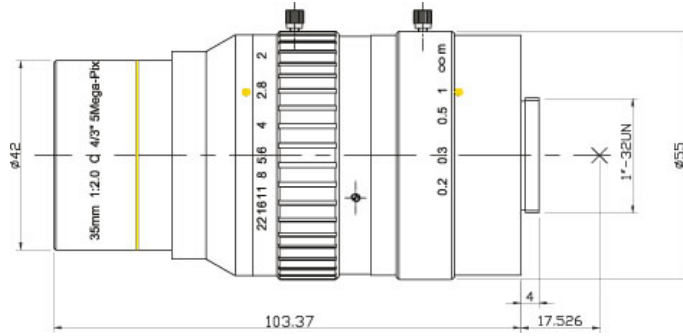

AZURE-3520MX5M

SPECIFICATIONS

Phone +66 87 803 1661 | www.imRNasia.com | sale@imRNasia.com

Resolution:	5.0 mega-pixel
Focal Length :	35 mm
Back Focus :	35.29mm
Mount :	C
F/No:	2.0
Format :	4/3 "
Iris Type :	Manual Iris
Angle of view (V):	35.8°
Focusing range :	∞ ~ 0.2m
Distortion :	<1%
IR Correction:	OK
Coating Range:	400nm~950nm
Filter Thread:	M37.5x 0.5mm
Dimension:	∅ 42x 103.37mm
Weight:	510g

Dimension

MTF Curves