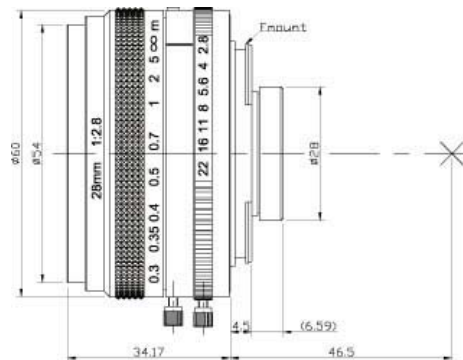

SPECIFICATIONS

Phone +66 87 803 1661 | www.imRNasia.com | sale@imRNasia.com

Resolution:	30lp/mm
Format:	43mm
Mount :	F
Focal Length :	28mm
F/No:	F2.8~F22
Back Focus :	35.7mm
Iris Type :	Manual Iris
Angle of View(D)	74°
Distortion :	<-3%
Focusing Range:	∞ ~ 0.3m
Filter Thread:	M52x 0.75
Dimension:	∅ 60x 34.17
Weight:	199.5g

Dimension

MTF Curves