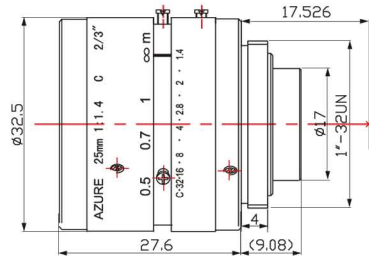

2.0Mega-pixel Lens

2/3"Format Manual Iris Fixed Lens

2/3"Format

Manual Iris

C-Mount

Phone +66 87 803 1661 | www.imRNasia.com | sale@imRNasia.com

Item No	AZURE-2514MM	
Resolution	100lp/mm (2MP)	
Format	2/3"	
Mount	C	
Focal Length	25mm	
F / No	F1.4~F32	
Back Focus	9.04mm	
Iris Type	Manual Iris	
Horizontal Angle	2/3" format	19.96°
	1/2" format	14.59°
	1/3" format	10.97°
	1/4" format	8.24°
Distortion	<-1%	
Focusing Range	∞ ~ 0.3m	
Design Wavelength	400nm~950nm	
Filter Thread	M30.5 × 0.5	
Dimension	∅ 32.5 × 27.6mm	
Weight	60g	