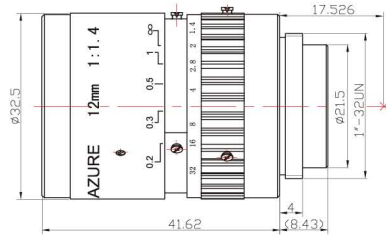

2.0Mega-pixel Lens

2/3"Format Manual Iris Fixed Lens

2/3"Format

Manual Iris

C-Mount

Item No	AZURE-1214MM	
Resolution	100lp/mm (2MP)	
Format	2/3"	
Mount	C	
Focal Length	12mm	
F / No	F1.4~F32	
Back Focus	9.62mm	
Iris Type	Manual Iris	
Horizontal Angle	2/3" format	37.94°
	1/2" format	28.07°
	1/3" format	21.23°
	1/4" format	16.01°
Distortion	<-1%	
Focusing Range	∞ ~ 0.1m	
Design Wavelength	400nm~950nm	
Filter Thread	M30.5 × 0.5	
Dimension	∅ 32.5 × 41.62mm	
Weight	85g	