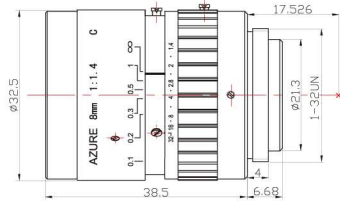

2.0Mega-pixel Lens

1/2"Format Manual Iris Fixed Lens

1/2"Format

Manual Iris

C-Mount

Phone +66 87 803 1661 | www.imRNasia.com | sale@imRNasia.com

Item No		
Resolution	100lp/mm (2MP)	
Format	1/2"	
Mount	C	
Focal Length	8mm	
F / No	F1.4~F32	
Back Focus	11.453mm	
Iris Type	Manual Iris	
Horizontal Angle	1/2" format	43.60°
	1/3" format	33.40°
	1/4" format	25.36°
Distortion	<1%	
Focusing Range	$\infty \sim 0.1m$	
Design Wavelength	400~950nm	
Filter Thread	M30.5 × 0.5	
Dimension	$\Phi 32.5 \times 38.5mm$	
Weight	107g	